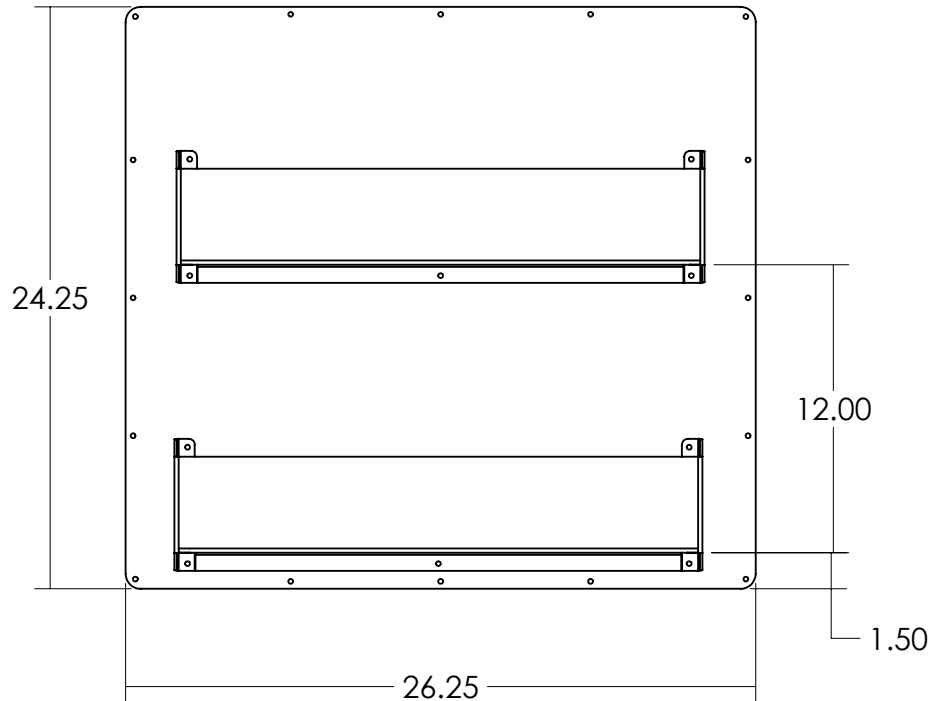

059130  
1X

3	642364	16	3/16 x 1/8 Grip - Alum-Steel Dome Head Rivet - Open End
2	642002	16	#8 x 3/4" Phillips Washer Head Tek Screw
1	059130	1	13+ RAM ProMaster Door Panel - Rear Lower Driver/Pass - Tray Asm.
#	PART NO.	QTY.	DESCRIPTION

5

4

3

Rev. Weight  
A 11.20165 Lbs.

7541 Chapman Ave Unit B  
Garden Grove, Ca 92841

Description	13+ RAM ProMaster Door Panel - Rear Lower Driver/Pass - Tray		
Material	Aluminum	Item No.	050130
PROPRIETARY AND CONFIDENTIAL	SIZE	Date	11/24/2020
THE INFORMATION CONTAINED IN THIS DRAWING IS THE SOLE PROPERTY OF J&M TRUCK BODIES. ANY REPRODUCTION IN PART OR AS A WHOLE WITHOUT THE WRITTEN PERMISSION OF J&M TRUCK BODIES IS PROHIBITED.	<b>A</b>	Drawn By.	S.Gutierrez
		SCALE:	1:8