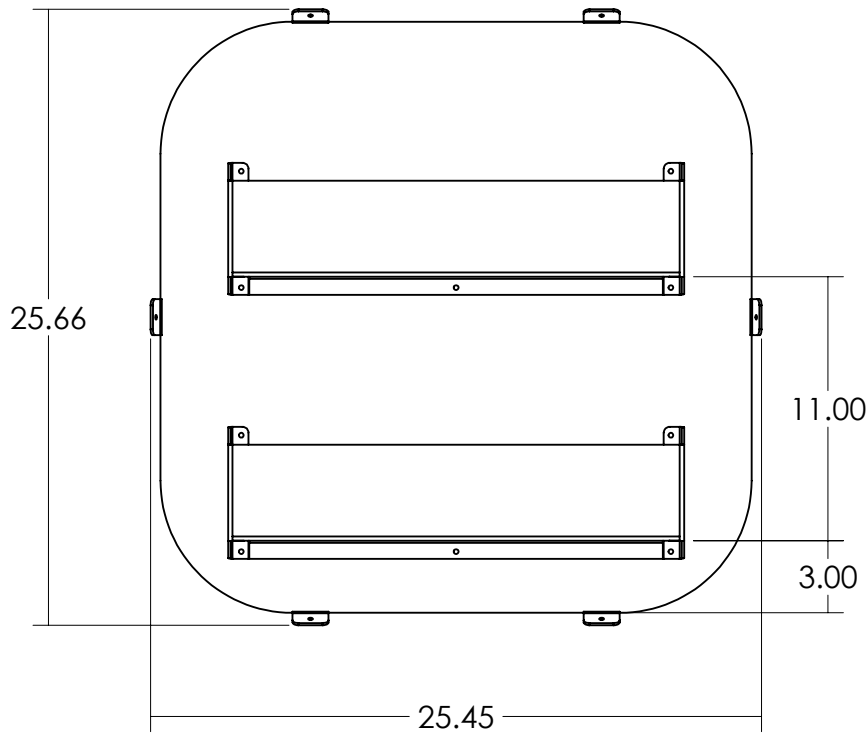

3	642366	6	3/16 x 1/4 Grip - Alum-Steel Dome Head Rivet - Open End
2	642002	6	#8 x 3/4" Phillips Washer Head Tek Screw
1	059134	1	13+ RAM ProMaster HR/LR Door Panel - Rear Upper Driver/Pass - Tray Asm.
#	PART NO.	QTY.	DESCRIPTION

Rev. Weight
A 10.19669 Lbs.

7541 Chapman Ave Unit B
Garden Grove, Ca 92841

Description 13+ RAM ProMaster Door Panel - HR/LR Rear Upper Driver/Pass - Tray

Material Aluminum Item No. 050134

A Drawn By: S.Gutierrez SCALE: 1:8