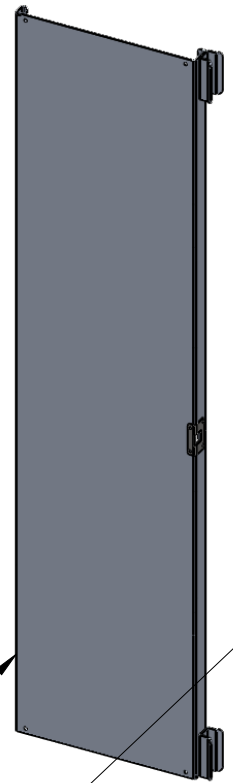

111135

111148

119163

119160

641040
(In Hdw Kit 649113)

111149

119161

111134

8	649113	1	14+ Ford Transit Headboard - HR/MR Sliding Door Hdw Kit
7	111149	1	14+ Ford Transit - Sliding Door - Base Mount
6	111148	1	14+ Ford Transit - HB Sliding Door - Top Flashing Mount
5	111134	1	14+ Ford Transit - HR Passenger Flashing
4	111135	1	14+ Ford Transit - HR Driver Flashing
3	119163	1	14+ Ford Transit - HR Sliding Door - Sliding Door - Screen Window Asm.
2	119160	1	14+ Ford Transit - HR Sliding Door - Driverside Panel Asm.
1	119161	1	14+ Ford Transit - HR Sliding Door - Passengerside Panel Asm
#	PART NO.	QTY.	DESCRIPTION

Rev. -- Weight 69.10824 Lbs.

7541 Chapman Ave Unit B
Garden Grove, Ca 92841

Description	14+ Ford Transit Headboard - Sliding Door HR - Screen Window		
Material	Aluminum	Item No.	110065
<small>THE INFORMATION CONTAINED IN THIS DRAWING IS THE SOLE PROPERTY OF J&M TRUCK BODIES. ANY REPRODUCTION IN PART OR AS A WHOLE WITHOUT THE WRITTEN PERMISSION OF J&M TRUCK BODIES IS PROHIBITED.</small>		SIZE	Date
		A	10/5/2020
		Drawn By.	S.Gutierrez
		SCALE:	1:32