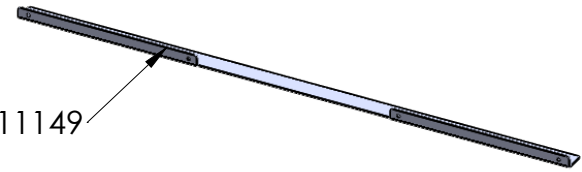

111135

111148

119163

119160

641040
(In Hdw Kit 649113)

111149

119161

111134

Rev. -- Weight 69.10824 Lbs.

7541 Chapman Ave Unit B
Garden Grove, Ca 92841

Description	14+ Ford Transit Headboard - Sliding Door HR - Screen Window		
Material	Aluminum	Item No.	110065
<small>THE INFORMATION CONTAINED IN THIS DRAWING IS THE SOLE PROPERTY OF J&M TRUCK BODIES. ANY REPRODUCTION IN PART OR AS A WHOLE WITHOUT THE WRITTEN PERMISSION OF J&M TRUCK BODIES IS PROHIBITED.</small>		SIZE	Date
		A	10/5/2020
		Drawn By.	S.Gutierrez
		SCALE:	1:32