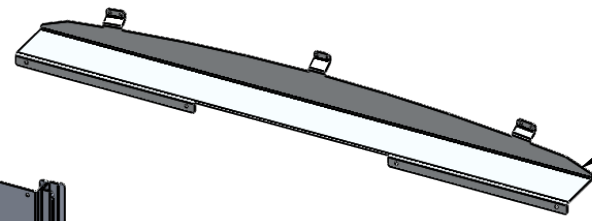

111135

111148

119163