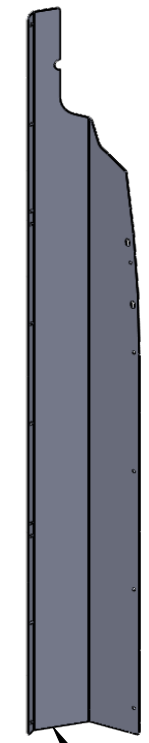

111135

111148

119163

119160

641040
(In Hdw Kit 649113)

111149

119161

111134

8	649113	1	14+ Ford Transit Headboard - HR/MR Sliding Door Hdw Kit
7	111149	1	14+ Ford Transit - Sliding Door - Base Mount
6	111148	1	14+ Ford Transit - HB Sliding Door - Top Flashing Mount
5	111134	1	14+ Ford Transit - HR Passenger Flashing
4	111135	1	14+ Ford Transit - HR Driver Flashing
3	119163	1	14+ Ford Transit - HR Sliding Door - Sliding Door - Screen Window Asm.
2	119160	1	14+ Ford Transit - HR Sliding Door - Driverside Panel Asm.
1	119161	1	14+ Ford Transit - HR Sliding Door - Passengerside Panel Asm
#	PART NO.	QTY.	DESCRIPTION

Rev. -- Weight 69.10824 Lbs.

7541 Chapman Ave Unit B
Garden Grove, Ca 92841

Description	14+ Ford Transit Headboard - Sliding Door HR - Screen Window		
Material	Aluminum	Item No.	110065
<small>THE INFORMATION CONTAINED IN THIS DRAWING IS THE SOLE PROPERTY OF J&M TRUCK BODIES. ANY REPRODUCTION IN PART OR AS A WHOLE WITHOUT THE WRITTEN PERMISSION OF J&M TRUCK BODIES IS PROHIBITED.</small>		SIZE	Date
		A	10/5/2020
		Drawn By.	S.Gutierrez
		SCALE:	1:32