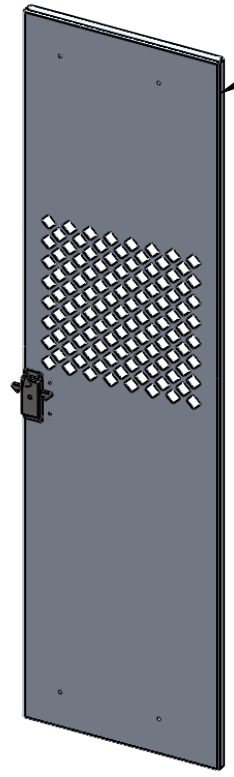

111135

111148

119163

119160

641040
(In Hdw Kit 649113)

111149

119161

111134

8	649113	1	14+ Ford Transit Headboard - HR/MR Sliding Door Hdw Kit
7	111149	1	14+ Ford Transit - Sliding Door - Base Mount
6	111148	1	14+ Ford Transit - HB Sliding Door - Top Flashing Mount
5	111134	1	14+ Ford Transit - HR Passenger Flashing
4	111135	1	14+ Ford Transit - HR Driver Flashing
3	119163	1	14+ Ford Transit - HR Sliding Door - Sliding Door - Screen Window Asm.
2	119160	1	14+ Ford Transit - HR Sliding Door - Driverside Panel Asm.
1	119161	1	14+ Ford Transit - HR Sliding Door - Passengerside Panel Asm
#	PART NO.	QTY.	DESCRIPTION

Rev. -- Weight 69.10824 Lbs.

7541 Chapman Ave Unit B
Garden Grove, Ca 92841

Description	14+ Ford Transit Headboard - Sliding Door HR - Screen Window		
Material	Aluminum	Item No.	110065
<small>THE INFORMATION CONTAINED IN THIS DRAWING IS THE SOLE PROPERTY OF J&M TRUCK BODIES. ANY REPRODUCTION IN PART OR AS A WHOLE WITHOUT THE WRITTEN PERMISSION OF J&M TRUCK BODIES IS PROHIBITED.</small>		SIZE	Date
		A	10/5/2020
		Drawn By.	S.Gutierrez
		SCALE:	1:32