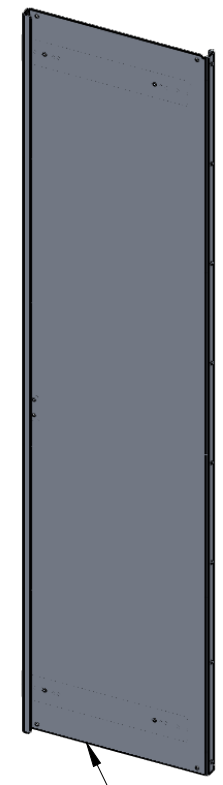

111135

111148

119163

119160

641040
(In Hdw Kit 649113)

111149

119161

111134

8	649113	1	14+ Ford Transit Headboard - HR/MR Sliding Door Hdw Kit
7	111149	1	14+ Ford Transit - Sliding Door - Base Mount
6	111148	1	14+ Ford Transit - HB Sliding Door - Top Flashing Mount
5	111134	1	14+ Ford Transit - HR Passenger Flashing
4	111135	1	14+ Ford Transit - HR Driver Flashing
3	119163	1	14+ Ford Transit - HR Sliding Door - Sliding Door - Screen Window Asm.
2	119160	1	14+ Ford Transit - HR Sliding Door - Driverside Panel Asm.
1	119161	1	14+ Ford Transit - HR Sliding Door - Passengerside Panel Asm
#	PART NO.	QTY.	DESCRIPTION

Rev. -- Weight 69.10824 Lbs.

7541 Chapman Ave Unit B
Garden Grove, Ca 92841

Description	14+ Ford Transit Headboard - Sliding Door HR - Screen Window		
Material	Aluminum	Item No.	110065
<small>THE INFORMATION CONTAINED IN THIS DRAWING IS THE SOLE PROPERTY OF J&M TRUCK BODIES. ANY REPRODUCTION IN PART OR AS A WHOLE WITHOUT THE WRITTEN PERMISSION OF J&M TRUCK BODIES IS PROHIBITED.</small>		SIZE	Date
		A	10/5/2020
		Drawn By.	S.Gutierrez
		SCALE:	1:32