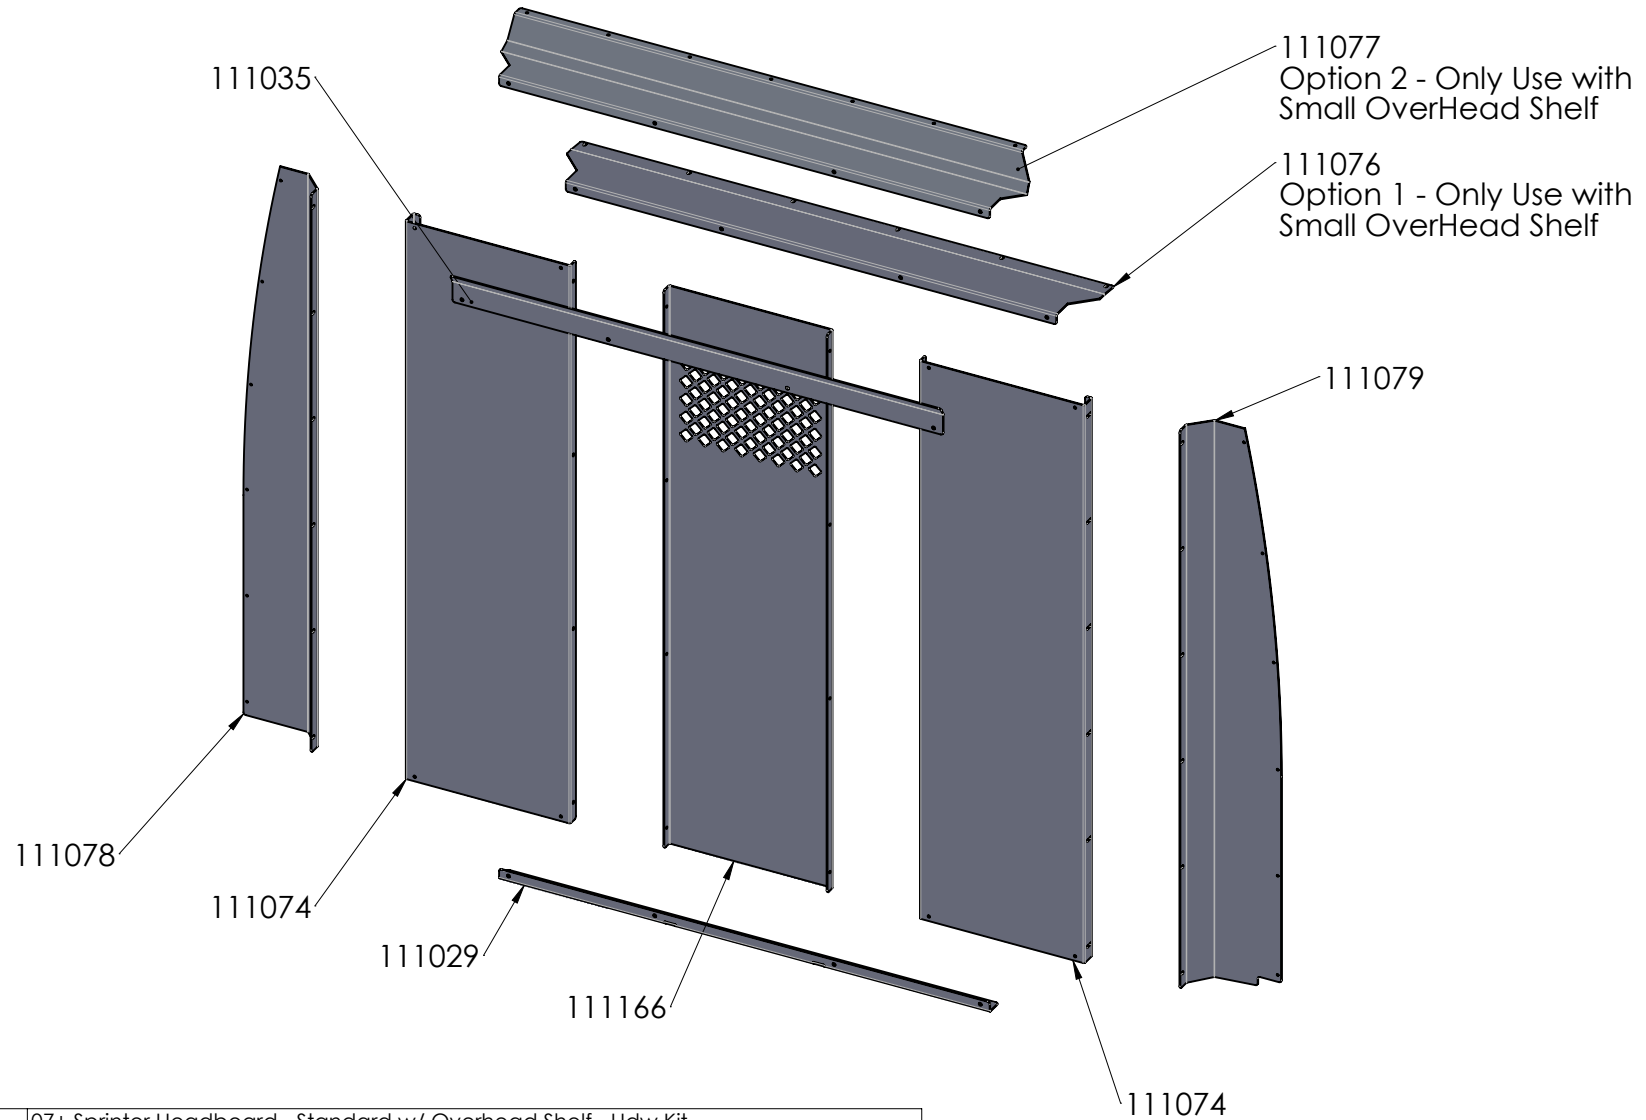

(Does Not include but requires to complete 360001[-BA], 360002[-BA], 360006[-BA], 360007[-BA])

9	649102	1	07+ Sprinter Headboard - Standard w/ Overhead Shelf - Hdw Kit
8	111079	1	07+ Sprinter Hi-Roof w/ Overhead Shelf - Passenger Flashing
7	111078	1	07+ Sprinter Hi-Roof w/ Overhead Shelf - Driver Flashing
6	111077	1	07+ Sprinter - Hi-Roof HB Standard w/Small Overhead Shelf - Top Flashing
5	111076	1	07+ Sprinter Hi-Roof w/ Overhead Shelf - Top Flashing
4	111074	2	07+ Sprinter Hi-Roof w/ Overhead Shelf - End Panel
3	111166	1	07+ Sprinter - Hi-Roof HB Standard w/ Overhead Shelf - Center Panel - Screen Window
2	111035	1	07+ Sprinter - Hi-Roof HB Standard - Top Tray Plate
1	111029	1	07+ Sprinter - HB Standard - Base Mount
#	PART NO.	QTY.	DESCRIPTION

Rev. Weight
-- 60.87 Lbs.

7541 Chapman Ave Unit B
Garden Grove, Ca 92841

Description 07+ Sprinter Headboard - Standard HR
- Overhead Shelf - Screen Window

Material Aluminum Item No. 110074

SIZE Date
A 4/5/2021

Drawn By.
SCALE: 1:18

5

4

3

2

1