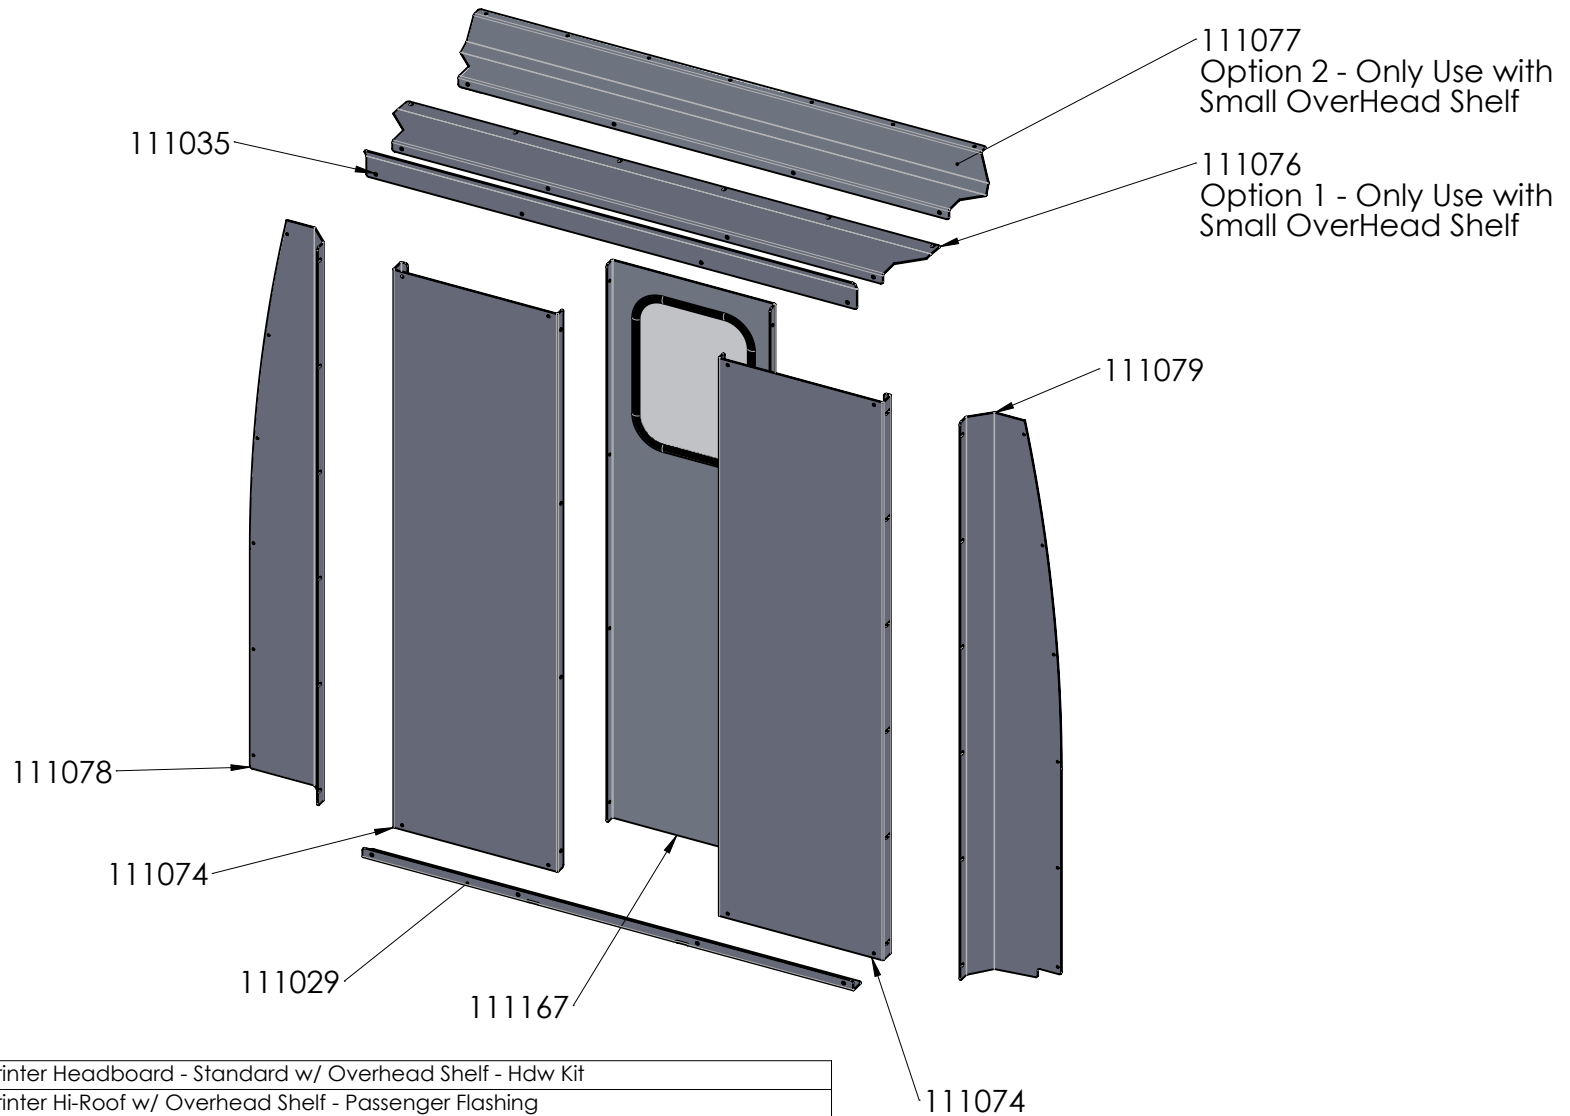

**(Does Not include but requires to complete 360001[-BA], 360002[-BA], 360006[-BA], 360007[-BA])**

9	649102	1	07+ Sprinter Headboard - Standard w/ Overhead Shelf - Hdw Kit
8	111079	1	07+ Sprinter Hi-Roof w/ Overhead Shelf - Passenger Flashing
7	111078	1	07+ Sprinter Hi-Roof w/ Overhead Shelf - Driver Flashing
6	111077	1	07+ Sprinter - Hi-Roof HB Standard w/ Small Overhead Shelf - Top Flashing
5	111076	1	07+ Sprinter Hi-Roof w/ Overhead Shelf - Top Flashing
4	111074	2	07+ Sprinter Hi-Roof w/ Overhead Shelf - End Panel
3	111167	1	07+ Sprinter - Hi-Roof HB Standard w/ Overhead Shelf - Center Panel - Glass Window
2	111035	1	07+ Sprinter - Hi-Roof HB Standard - Top Tray Plate
1	111029	1	07+ Sprinter - HB Standard - Base Mount
#	PART NO.	QTY.	DESCRIPTION

Rev. Weight  
-- 60.87 Lbs.

  
7541 Chapman Ave Unit B  
Garden Grove, Ca 92841

Description	07+ Sprinter Headboard - Standard HR - Overhead Shelf - Glass Window		
Material	Aluminum	Item No.	110075
PROPRIETARY AND CONFIDENTIAL	SIZE	Date	4/5/2021
<small>THE INFORMATION CONTAINED IN THIS DRAWING IS THE SOLE PROPERTY OF J&amp;M TRUCK BODIES. ANY REPRODUCTION IN PART OR AS A WHOLE WITHOUT THE WRITTEN PERMISSION OF J&amp;M TRUCK BODIES IS PROHIBITED.</small>			<b>A</b> Drawn By. SCALE: 1:18