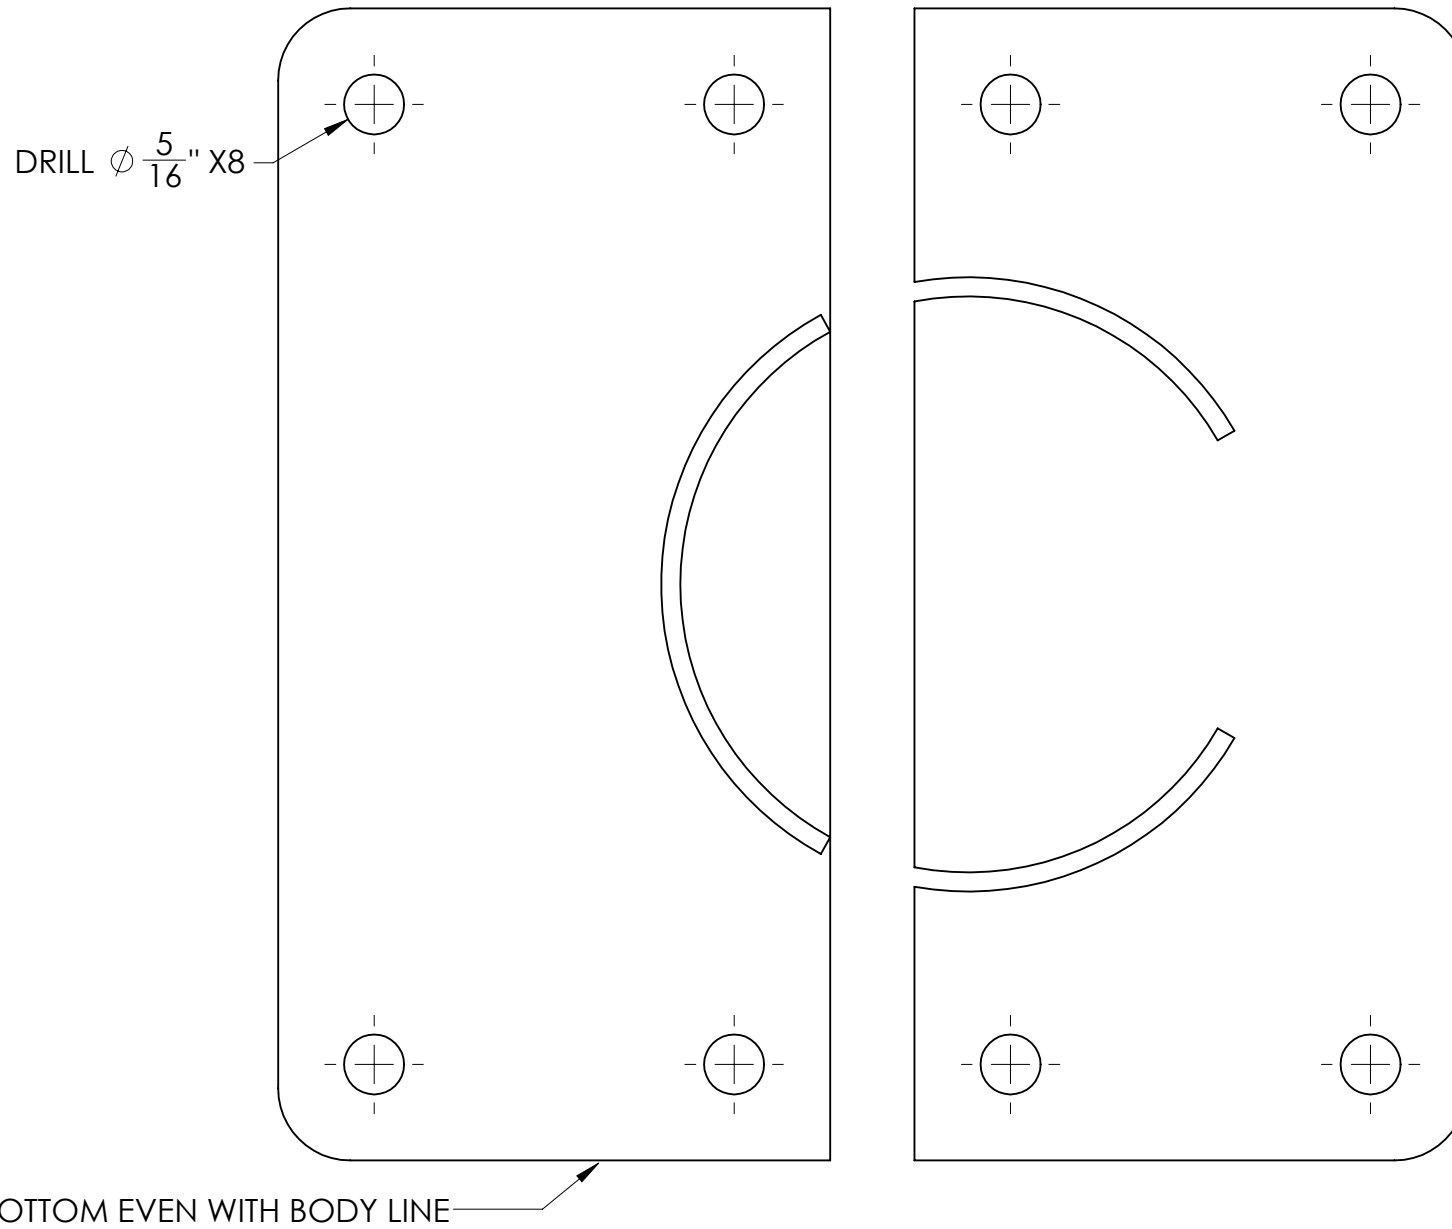

92+ Ford Cargo Van Stainless Puck Lock - Rear Door

FOR ITEM: **170006**

ALL STUDS 1/4-20 x 1/2"