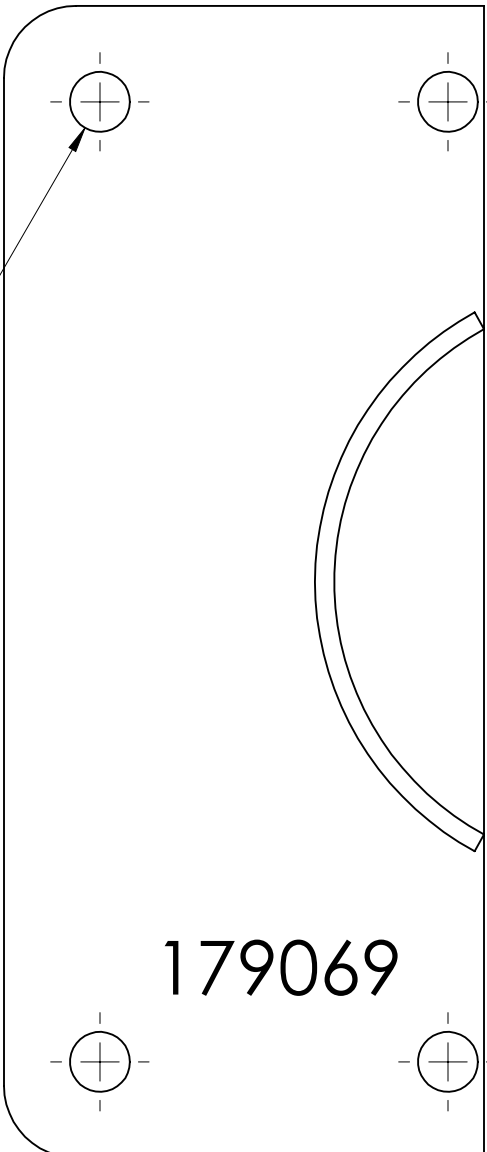

14+ Ford Transit Van Stainless Puck Lock Kit - Barn/Passenger Door

FOR ITEM: **170035**

DRILL $\phi \frac{5}{16}$ " X8

All 1/2" Stud