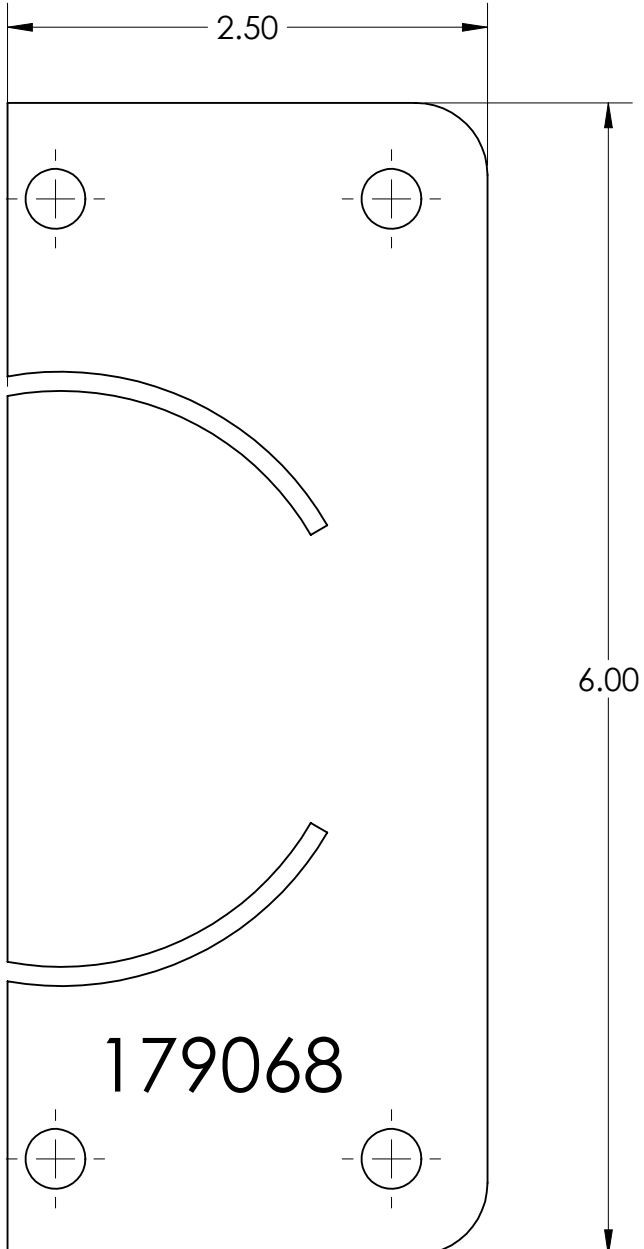

14+ Ford Transit Van Stainless Puck Lock Kit - Barn/Passenger Door

FOR ITEM: **170035**

DRILL $\phi \frac{5}{16}$ " X8

All 1/2" Stud