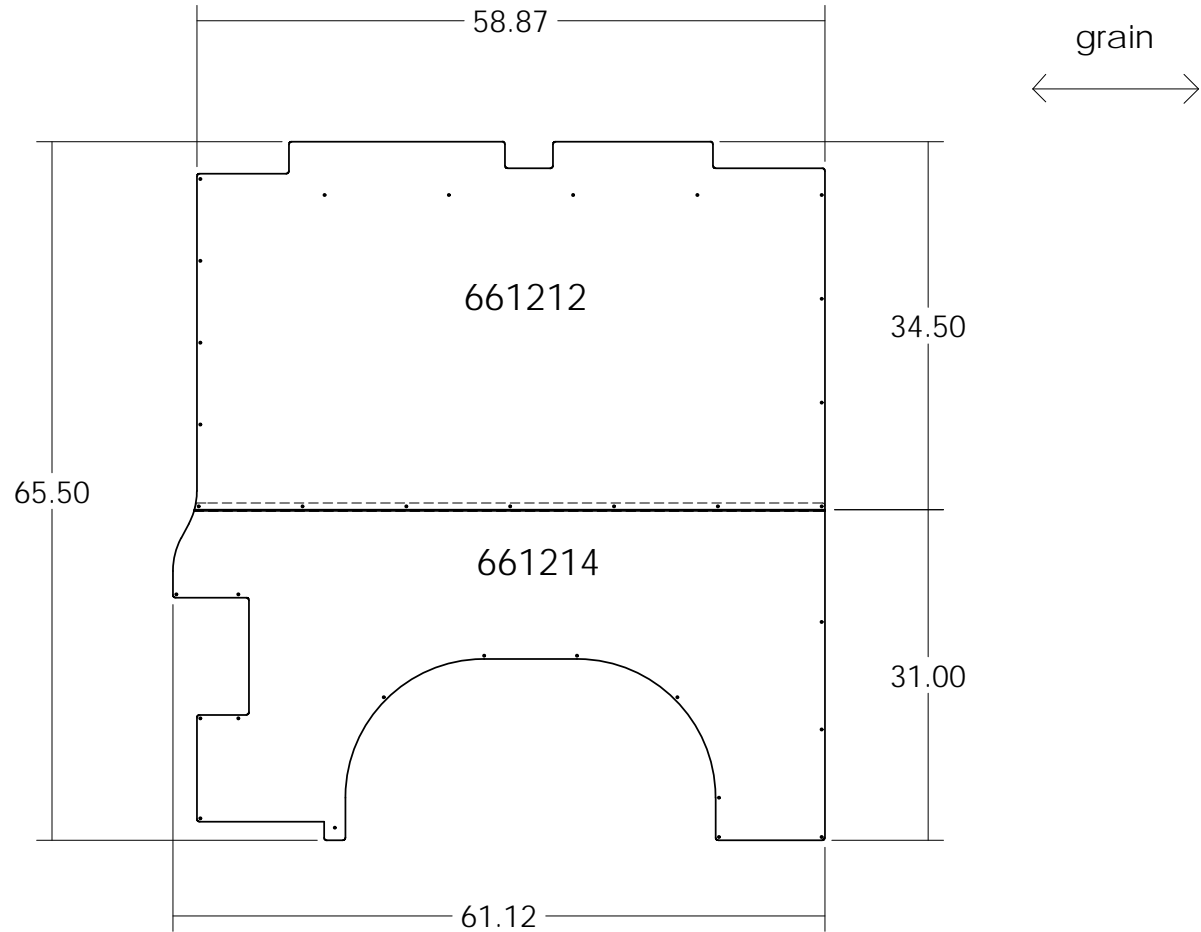

Cut List		
QTY.	SIZE	Part NO.
1	36 x 61	661212
1	36 x 64	661214

3		35	#8 x 3/4 Flanged Phillips Head Tek Screw	0.147 lbs.
2	661212	1	13+ RAM ProMaster Skin Panel - 136WB Lo-Roof - Passenger - Upper	
1	661214	1	13+ RAM ProMaster Skin Panel - 136WB Lo/Hi-Roof - Passenger - Lower	
#	PART NO.	QTY.	DESCRIPTION	Weight

Rev.	Weight
--	33.56 Lbs.

**JM**  
7541 Chapman Ave Unit B  
Garden Grove, Ca 92841

Description		13+ RAM ProMaster Skin Panels - Lo-Roof - 136WB - Passenger	
Material	Alum.	Item No.	660093
<small>PROPRIETARY AND CONFIDENTIAL</small> <small>THE INFORMATION CONTAINED IN THIS DRAWING IS THE SOLE PROPERTY OF J&amp;M TRUCK BODIES. ANY REPRODUCTION IN PART OR AS A WHOLE WITHOUT THE WRITTEN PERMISSION OF J&amp;M TRUCK BODIES IS PROHIBITED.</small>		SIZE	Date
		<b>A</b>	7/12/2016
		Drawn By	J. Chauvin
		SCALE:	1:18