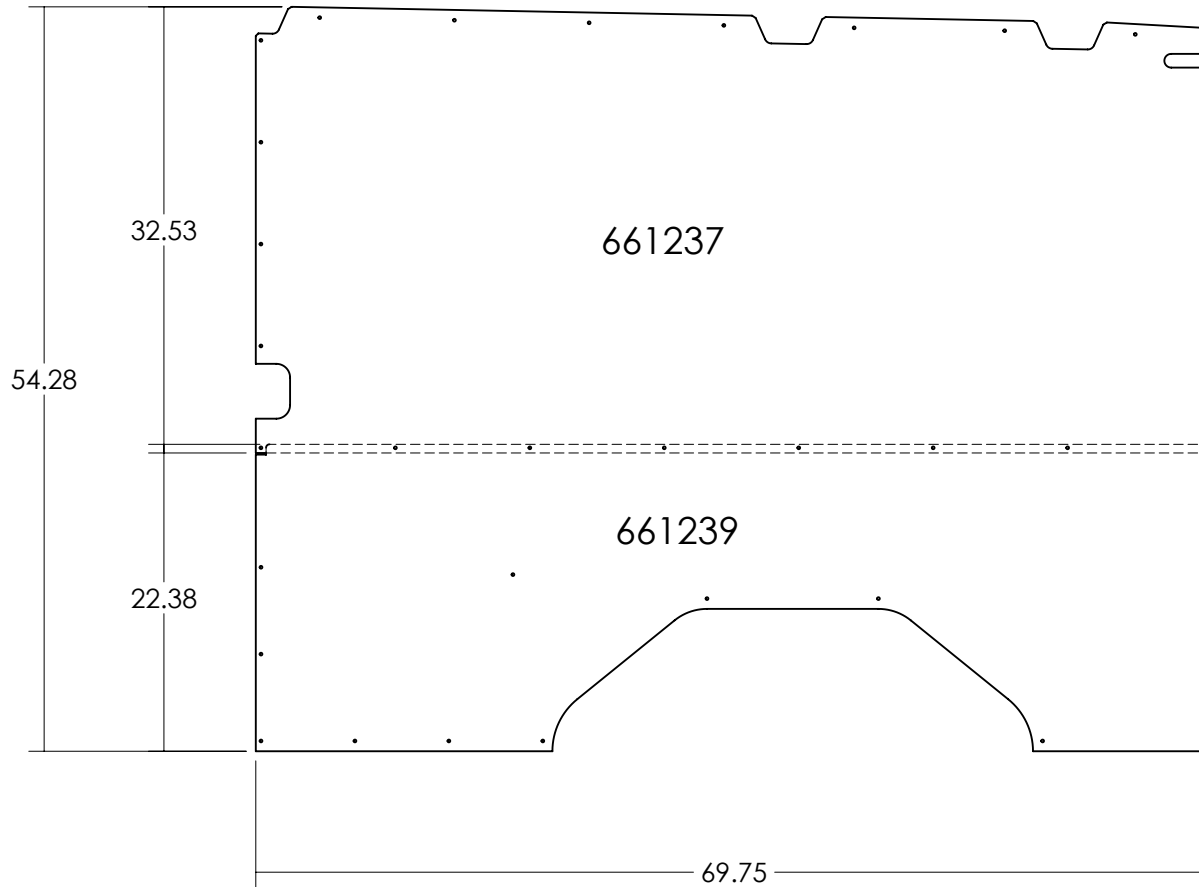

CUT LIST			
QTY.	SIZE	PART NO.	MATERIAL
1	72 x 36	661237	.063 Smooth Alum.
1	72 x 24	661239	

#	PART NO.	QTY.	DESCRIPTION	WEIGHT
4	642366	40	3/16 x 1/4 Grip - Alum-Steel Dome Head Rivet - Open End	.10
3	642001	6	#8 x 3/4 Flanged Phillips Head Tek Screw	
2	661239	1	14+ Ford Transit Skin Panel - 148WB - Lower Passenger	
1	661237	1	14+ Ford Transit Skin Panel - 148WB LR - Rear Upper Passenger	

Rev. -- Weight 21.17 Lbs.

7541 Chapman Ave Unit B
Garden Grove, Ca 92841

Description	14+ Ford Transit Skin Panels - LR 148WB - Passenger - SA		
Material	.063 Smooth Alum.	Item No.	660104-SA
PROPRIETARY AND CONFIDENTIAL	SIZE	Date	4/25/2018
THE INFORMATION CONTAINED IN THIS DRAWING IS THE SOLE PROPERTY OF J&M TRUCK BODIES. ANY REPRODUCTION IN PART OR AS A WHOLE WITHOUT THE WRITTEN PERMISSION OF J&M TRUCK BODIES IS PROHIBITED.	A	Drawn By.	J. Chauvin
		SCALE: 1:14	

5

4

3

2

1