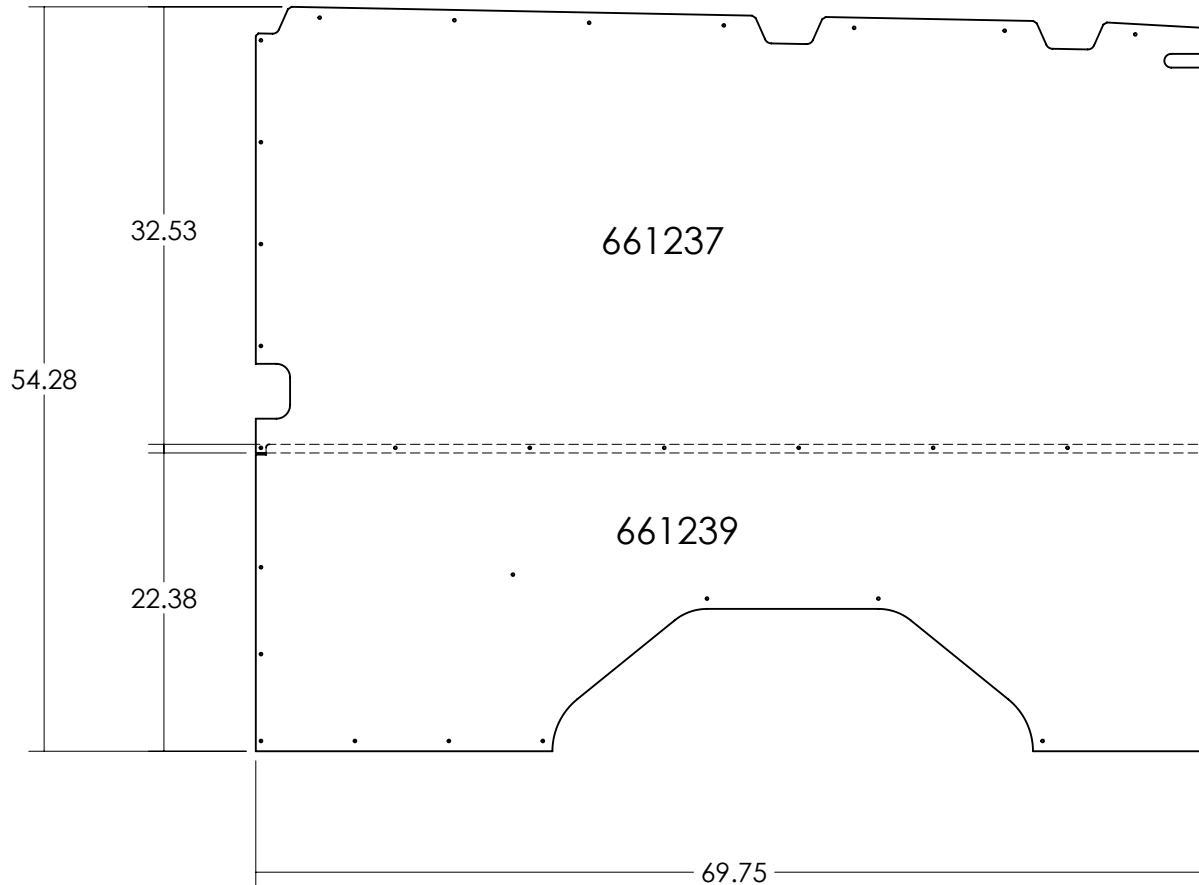

CUT LIST			
QTY.	SIZE	PART NO.	MATERIAL
1	72 x 36	661237	.063 Smooth Alum.
1	72 x 24	661239	

4	642366	40	3/16 x 1/4 Grip - Alum-Steel Dome Head Rivet - Open End	.10
3	642001	6	#8 x 3/4 Flanged Phillips Head Tek Screw	
2	661239	1	14+ Ford Transit Skin Panel - 148WB - Lower Passenger	
1	661237	1	14+ Ford Transit Skin Panel - 148WB LR - Rear Upper Passenger	
#	PART NO.	QTY.	DESCRIPTION	WEIGHT

Rev.	Weight
--	21.17 Lbs.
	
7541 Chapman Ave Unit B Garden Grove, Ca 92841	

Description	14+ Ford Transit Skin Panels - LR 148WB - Passenger - SA		
Material	.063 Smooth Alum.	Item No.	660104-SA
PROPRIETARY AND CONFIDENTIAL	SIZE	Date	4/25/2018
<small>THE INFORMATION CONTAINED IN THIS DRAWING IS THE SOLE PROPERTY OF J&M TRUCK BODIES. ANY REPRODUCTION IN PART OR AS A WHOLE WITHOUT THE WRITTEN PERMISSION OF J&M TRUCK BODIES IS PROHIBITED.</small>		A	Drawn By. J. Chauvin
			SCALE: 1:14

5

4

3

2

1