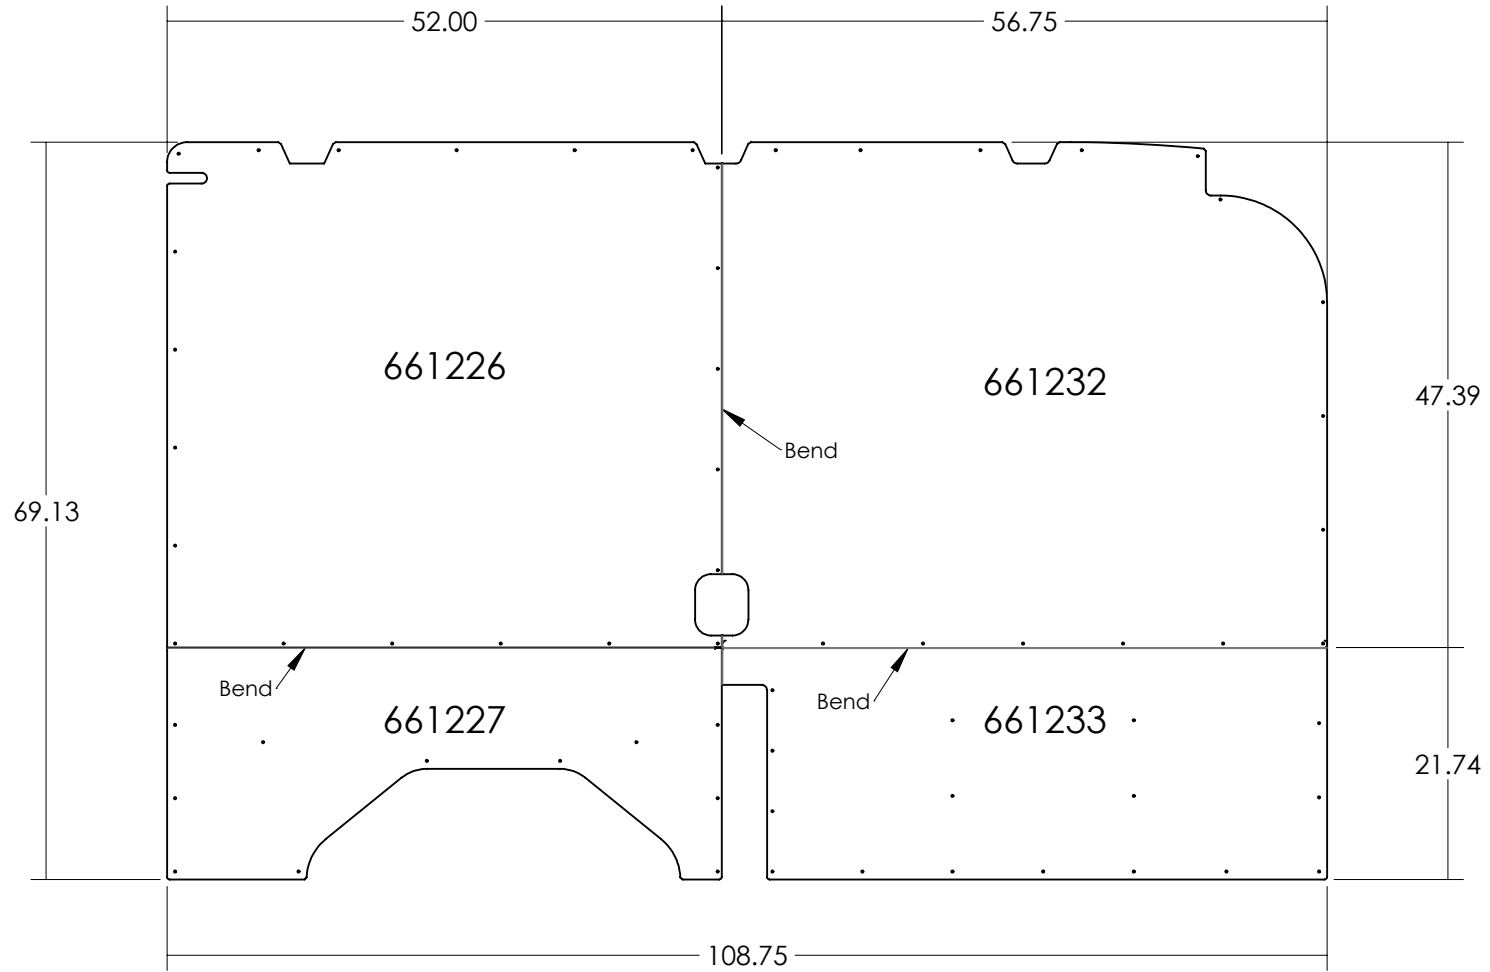

CUT LIST			
QTY.	SIZE	PART NO.	MATERIAL
1	54 x 48	661226	.063 Alum. Treadbrite
1	54 x 24	661227	
1	60 x 48	661232	
1	60 x 24	661233	

5		64	#8 x 3/4 Flanged Phillips Head Tek Screw	.260
4	661233	1	14+ Ford Transit Skin Panel - 130/148WB - Front Lower Driver	
3	661232	1	14+ Ford Transit Skin Panel - 130/148WB MR - Front Upper Driver	
2	661227	1	14+ Ford Transit Skin Panel - 130WB LR/MR - Rear Lower Driver	
1	661226	1	14+ Ford Transit Skin Panel - 130WB MR - Rear Upper Driver	
#	PART NO.	QTY.	DESCRIPTION	WEIGHT

Rev. Weight
-- 31.86 Lbs.

7541 Chapman Ave Unit B
Garden Grove, Ca 92841

Description 14+ Ford Transit Skin Panels - Mid-Roof - 130WB - Driver - ATB

Material .063 Treadbrite Alum. Item No. 660111-ATB

SIZE Date 4/7/2017
A Drawn By J. Chauvin
SCALE: 1:18

5

4

3

2

1