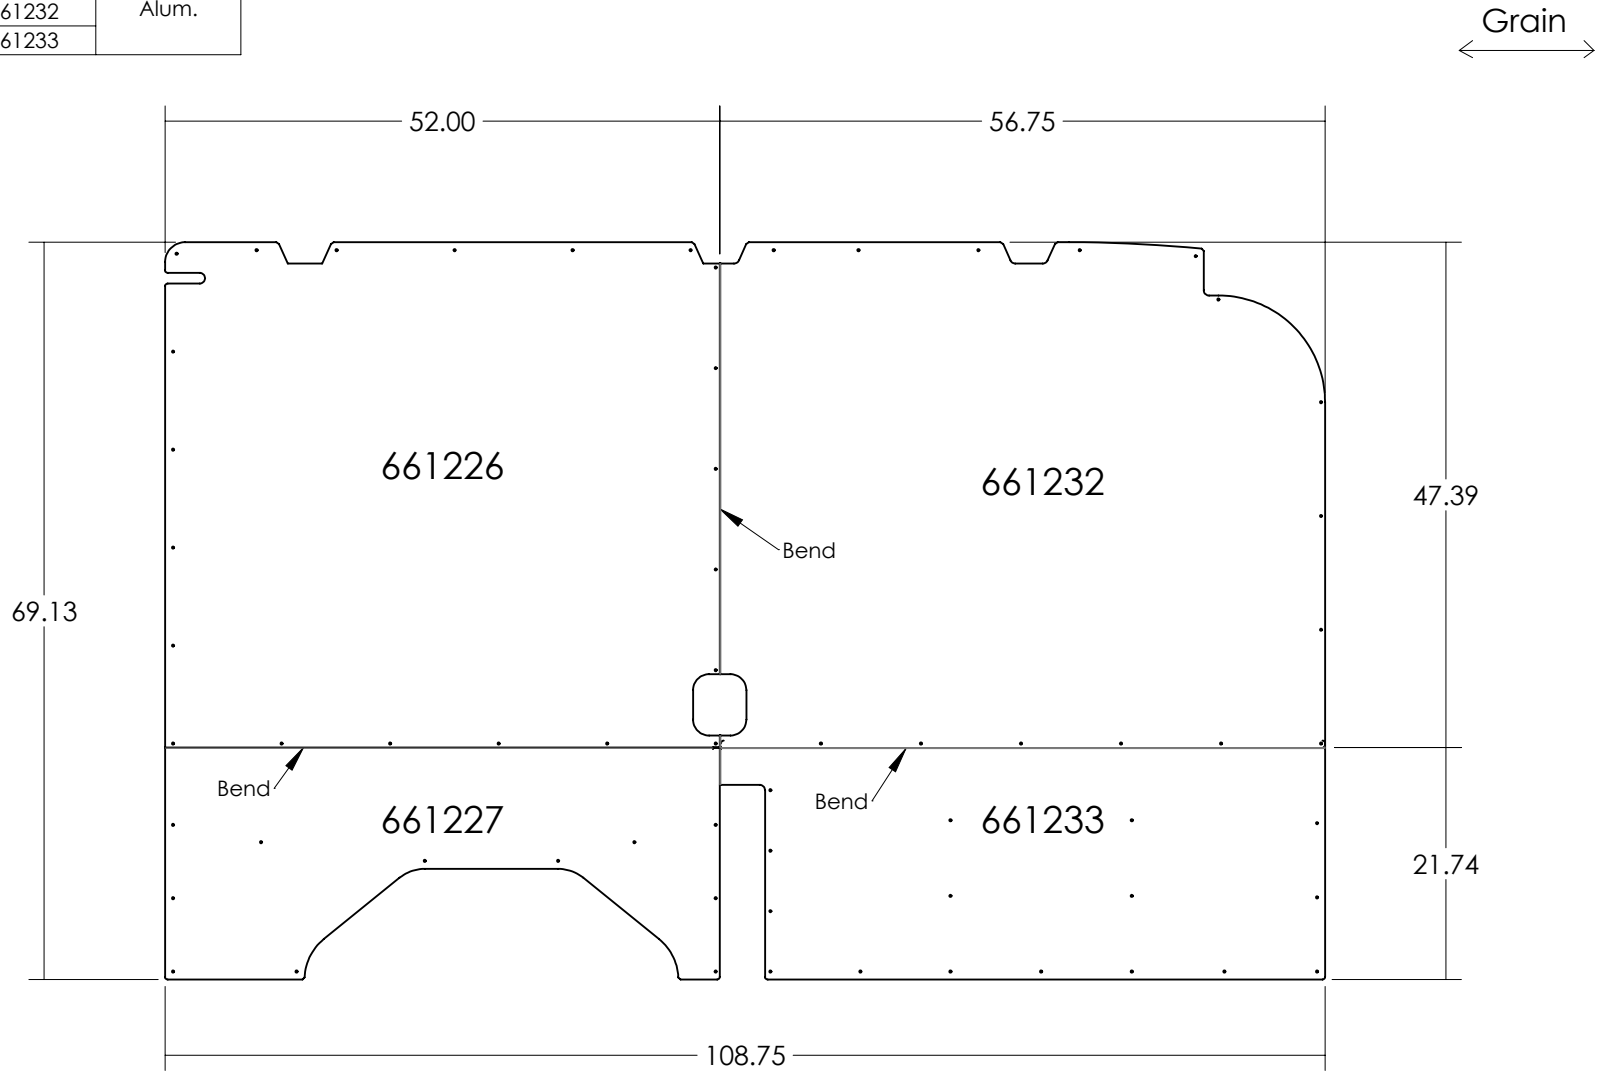

CUT LIST			
QTY.	SIZE	PART NO.	MATERIAL
1	54 x 48	661226	.063 Smooth Alum.
1	54 x 24	661227	
1	60 x 48	661232	
1	60 x 24	661233	

5		64	#8 x 3/4 Flanged Phillips Head Tek Screw	.260
4	661233	1	14+ Ford Transit Skin Panel - 130/148WB - Front Lower Driver	
3	661232	1	14+ Ford Transit Skin Panel - 130/148WB MR - Front Upper Driver	
2	661227	1	14+ Ford Transit Skin Panel - 130WB LR/MR - Rear Lower Driver	
1	661226	1	14+ Ford Transit Skin Panel - 130WB MR - Rear Upper Driver	
#	PART NO.	QTY.	DESCRIPTION	WEIGHT

Rev. Weight
-- 31.86 Lbs.

7541 Chapman Ave Unit B
Garden Grove, Ca 92841

Description 14+ Ford Transit Skin Panels - Mid-Roof - 130WB - Driver - SA

Material .063 Smooth Alum. Item No. 660111-SA

SIZE Date 4/7/2017
A Drawn By J. Chauvin
SCALE: 1:18

5

4

3

2

1