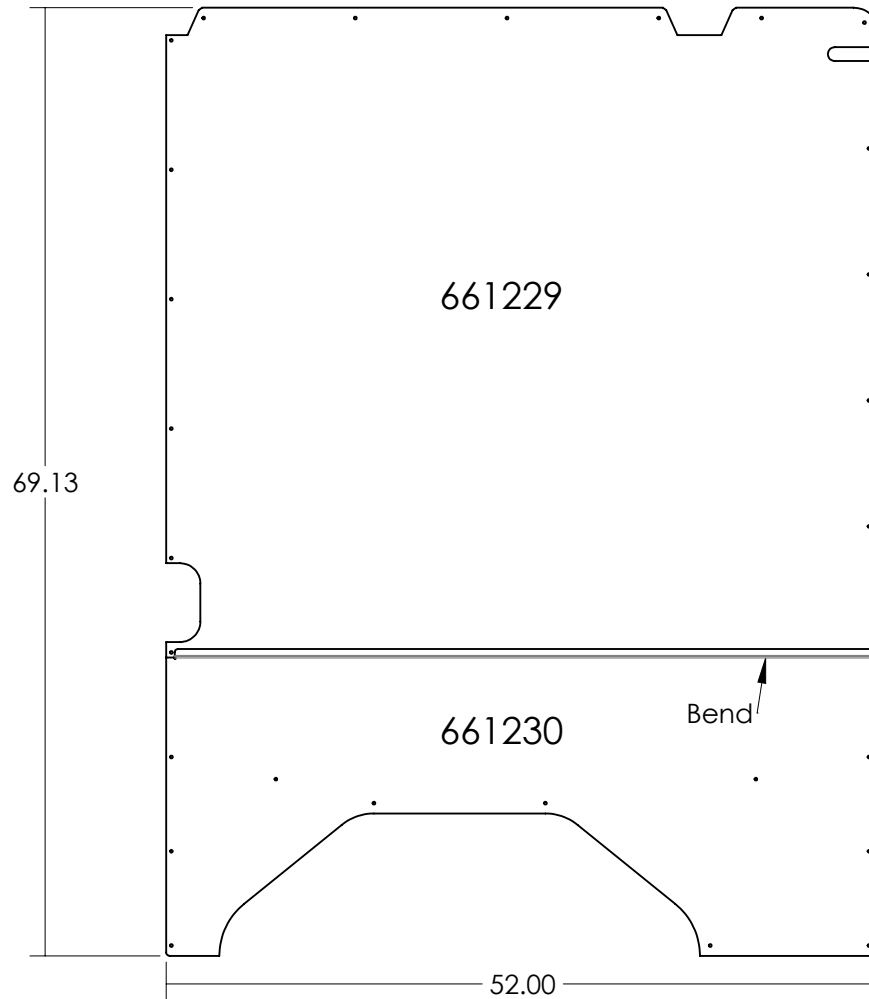

CUT LIST			
QTY.	SIZE	PART NO.	MATERIAL
1	54 x 48	661229	.063 Treadbrite Alum.
1	54 x 24	661230	.063 Treadbrite Alum.

3		32	#8 x 3/4 Flanged Phillips Head Tek Screw	.130
2	661230	1	14+ Ford Transit Skin Panel - 130WB LR/MR - Rear Lower Passenger	
1	661229	1	14+ Ford Transit Skin Panel - 130WB MR - Rear Upper Passenger	
#	PART NO.	QTY.	DESCRIPTION	WEIGHT

Rev. Weight
-- 39.25 Lbs.

7541 Chapman Ave Unit B
Garden Grove, Ca 92841

Description 14+ Ford Transit Skin Panels - Mid-Roof
- 130WB - Passenger - ATB

Material .063 Treadbrite Alum. Item No. 660112-ATB

PROPRIETARY AND CONFIDENTIAL SIZE Date 4/5/2018
THE INFORMATION CONTAINED IN THIS DRAWING IS THE SOLE PROPERTY OF J&M TRUCK BODIES. ANY REPRODUCTION IN PART OR AS A WHOLE WITHOUT THE WRITTEN PERMISSION OF J&M TRUCK BODIES IS PROHIBITED. **A** Drawn By. J. Chauvin
SCALE: 1:14

5

4

3

2

1