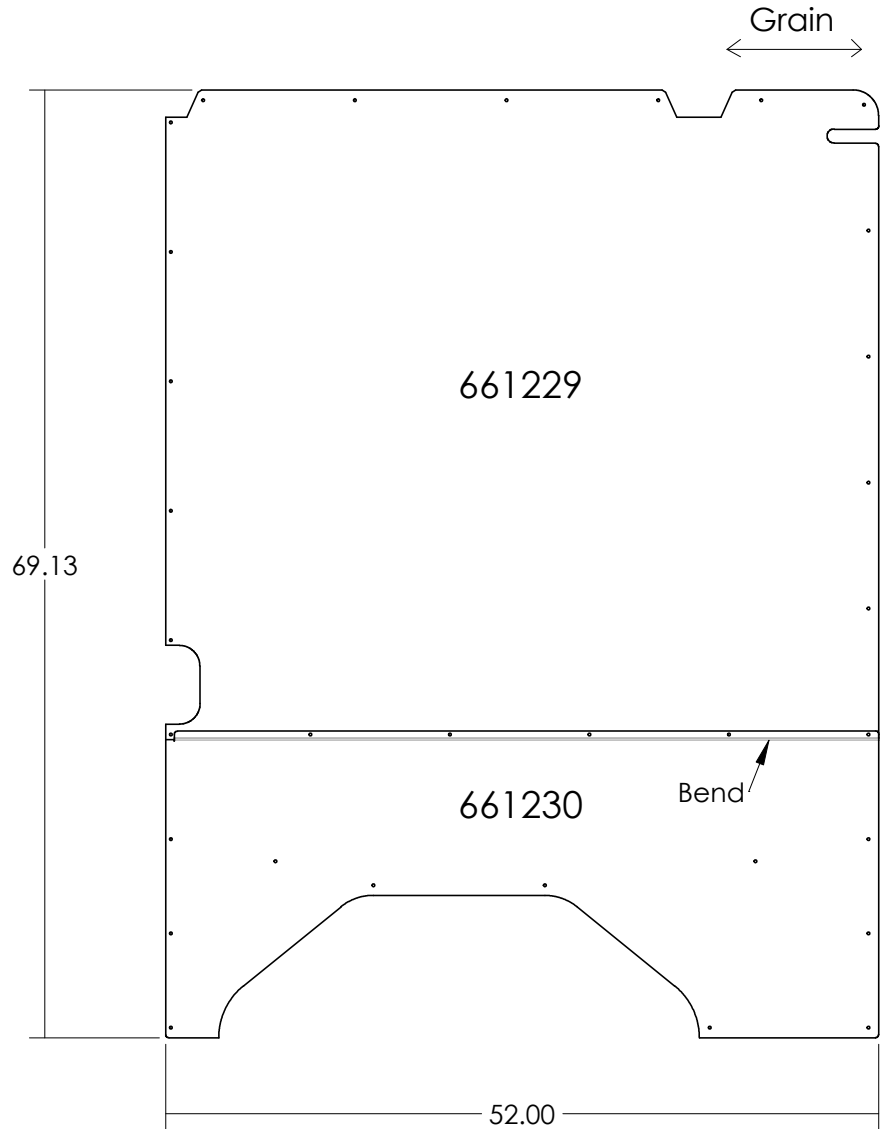

CUT LIST			
QTY.	SIZE	PART NO.	MATERIAL
1	54 x 48	661229	.063 Smooth Alum.
1	54 x 24	661230	

3		32	#8 x 3/4 Flanged Phillips Head Tek Screw	.130
2	661230	1	14+ Ford Transit Skin Panel - 130WB LR/MR - Rear Lower Passenger	
1	661229	1	14+ Ford Transit Skin Panel - 130WB MR - Rear Upper Passenger	
#	PART NO.	QTY.	DESCRIPTION	WEIGHT

Rev. Weight
-- 72.98 Lbs.

7541 Chapman Ave Unit B
Garden Grove, Ca 92841

Description 14+ Ford Transit Skin Panels - Mid-Roof
- 130WB - Passenger - SA

Material .063 Smooth Alum. Item No. 660112-SA

PROPRIETARY AND CONFIDENTIAL
THE INFORMATION CONTAINED IN THIS DRAWING IS THE SOLE PROPERTY OF J&M TRUCK BODIES. ANY REPRODUCTION IN PART OR AS A WHOLE WITHOUT THE WRITTEN PERMISSION OF J&M TRUCK BODIES IS PROHIBITED.

SIZE Date 2/26/2018
A Drawn By. J. Chauvin
SCALE: 1:14

5

4

3

2

1