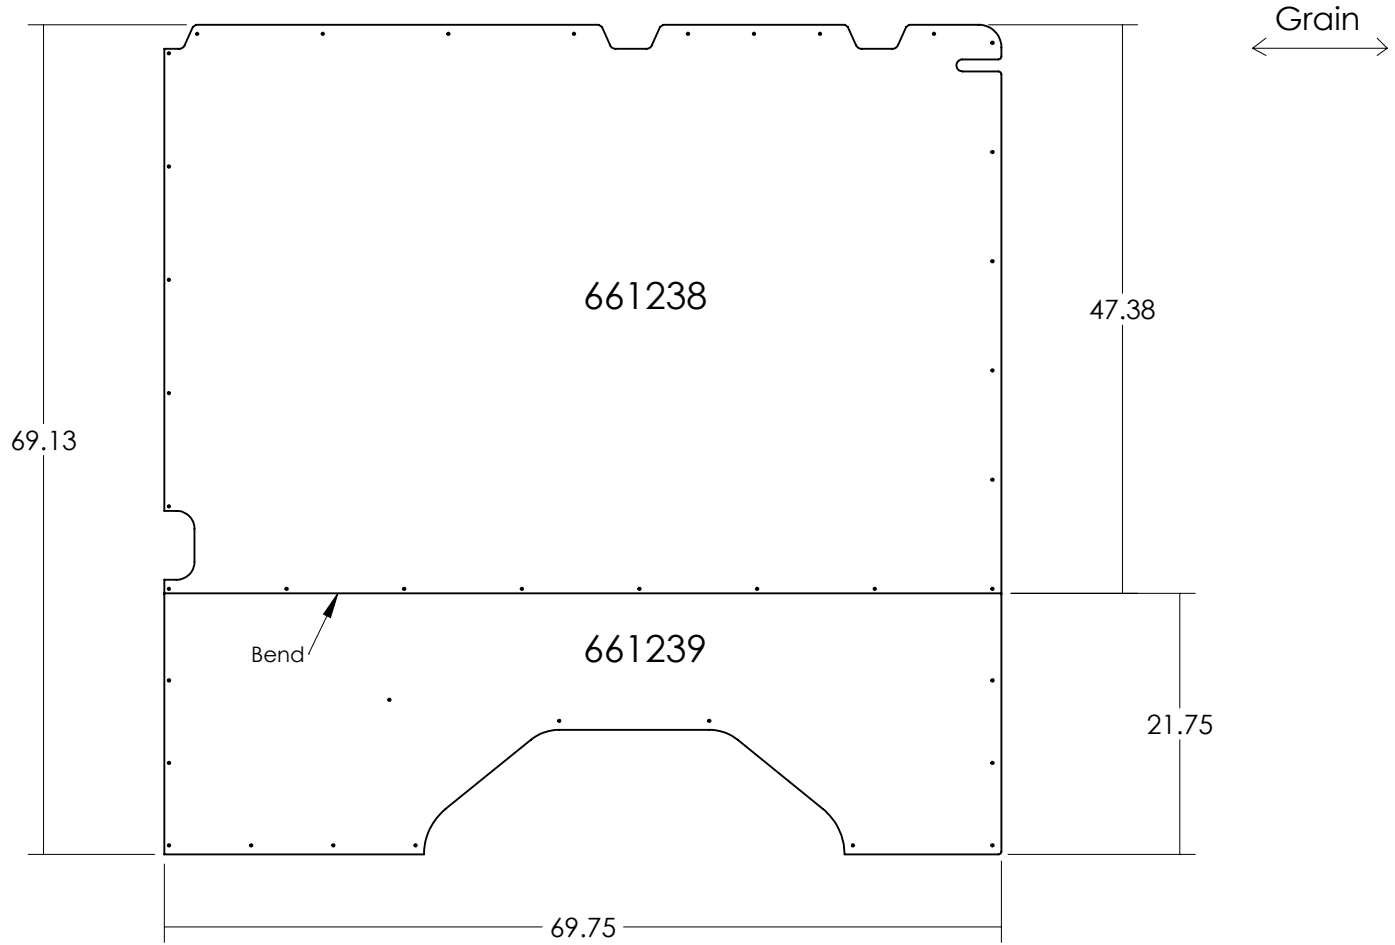

| CUT LIST | | | |
|----------|---------|----------|-------------------|
| QTY. | SIZE | PART NO. | MATERIAL |
| 1 | 72 x 48 | 661238 | .063 Smooth Alum. |
| 1 | 72 x 24 | 661239 | |

| # | PART NO. | QTY. | DESCRIPTION | WEIGHT |
|---|----------|------|---|--------|
| 3 | | 42 | #8 x 3/4 Flanged Phillips Head Tek Screw | .185 |
| 2 | 661238 | 1 | 14+ Ford Transit Skin Panel - 148WB MR - Rear Upper Passenger | |
| 1 | 661239 | 1 | 14+ Ford Transit Skin Panel - 148WB - Lower Passenger | |

Rev. Weight
-- 27.74 Lbs.

7541 Chapman Ave Unit B
Garden Grove, Ca 92841

Description 14+ Ford Transit Skin Panels - Mid-Roof
- 148WB - Passenger - SA

Material .063 Smooth Alum. Item No. 660114-SA

PROPRIETARY AND CONFIDENTIAL
THE INFORMATION CONTAINED IN THIS DRAWING IS THE SOLE PROPERTY OF J&M TRUCK BODIES. ANY REPRODUCTION IN PART OR AS A WHOLE WITHOUT THE WRITTEN PERMISSION OF J&M TRUCK BODIES IS PROHIBITED.

SIZE Date
A 4/7/2017
Drawn By. J. Chauvin
SCALE: 1:16

5

4

3

2

1