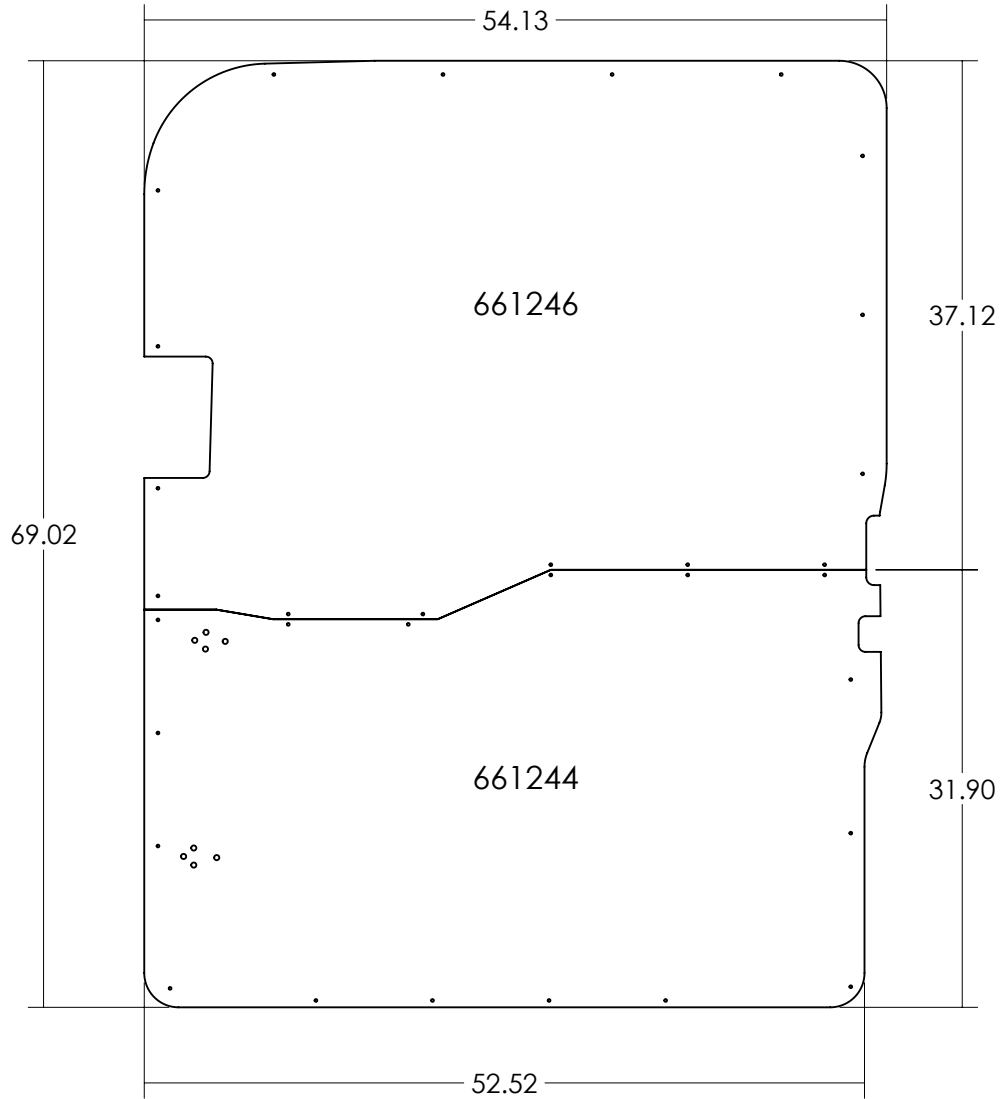

Cut List			
QTY.	SIZE	PART NO.	MATERIAL
1	56 x 35	661244	.063 Treadbrite
1	56 x 48	661246	Aluminum

3	642002	32	#8 x 3/4 Flanged Phillips Head Tek Screw
2	661246	1	14+ Ford Transit Sliding Door Panel - Upper - Mid/Hi-Roof - Solid - SA
1	661244	1	14+ Ford Transit Sliding Door Panel - Lower - SA
#	PART NO.	QTY.	DESCRIPTION

Rev. Weight
-- 22.06 Lbs.

7541 Chapman Ave Unit B
Garden Grove, Ca 92841

Description
14+ Ford Transit Sliding Door Panels - Mid-Roof - ATB

Material .063 Treadbrite Aluminum Item No. 660115 - ATB

SIZE Date
A 8/21/2018
Drawn By. J. Horvath
SCALE: 1:14