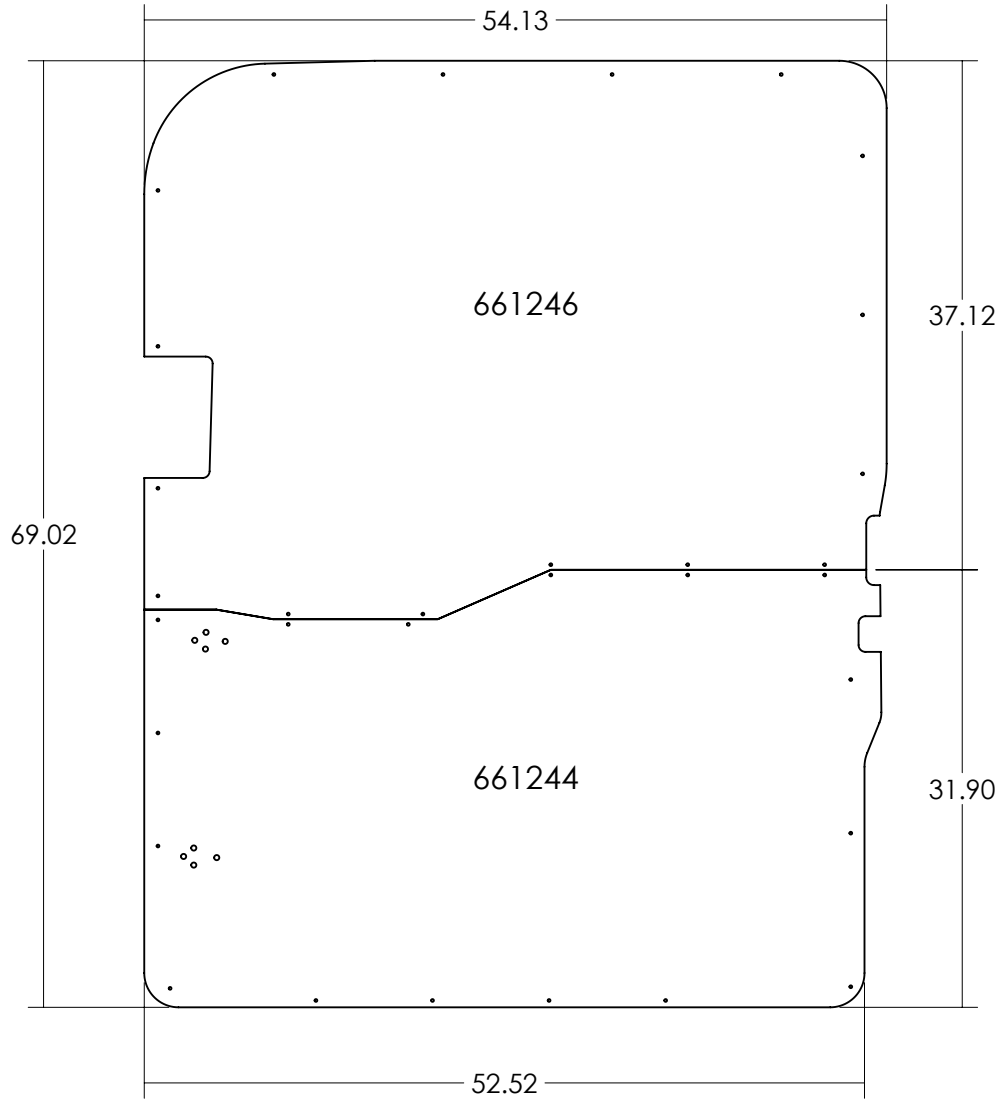

Cut List			
QTY.	SIZE	PART NO.	MATERIAL
1	56 x 35	661244	.063 Smooth
1	56 x 48	661246	Aluminum

3	642002	32	#8 x 3/4 Flanged Phillips Head Tek Screw
2	661246	1	14+ Ford Transit Sliding Door Panel - Upper - Mid/Hi-Roof - Solid - SA
1	661244	1	14+ Ford Transit Sliding Door Panel - Lower - SA
#	PART NO.	QTY.	DESCRIPTION

Rev. Weight
-- 22.06 Lbs.

Description	14+ Ford Transit Sliding Door Panels - Mid-Roof - SA		
Material	.063 Smooth Aluminum	Item No.	660115 - SA
PROPRIETARY AND CONFIDENTIAL	SIZE	Date	8/21/2018
<small>THE INFORMATION CONTAINED IN THIS DRAWING IS THE SOLE PROPERTY OF J&M TRUCK BODIES. ANY REPRODUCTION IN PART OR AS A WHOLE WITHOUT THE WRITTEN PERMISSION OF J&M TRUCK BODIES IS PROHIBITED.</small>			A Drawn By. J. Horvath SCALE: 1:14

5

4

3

2

1