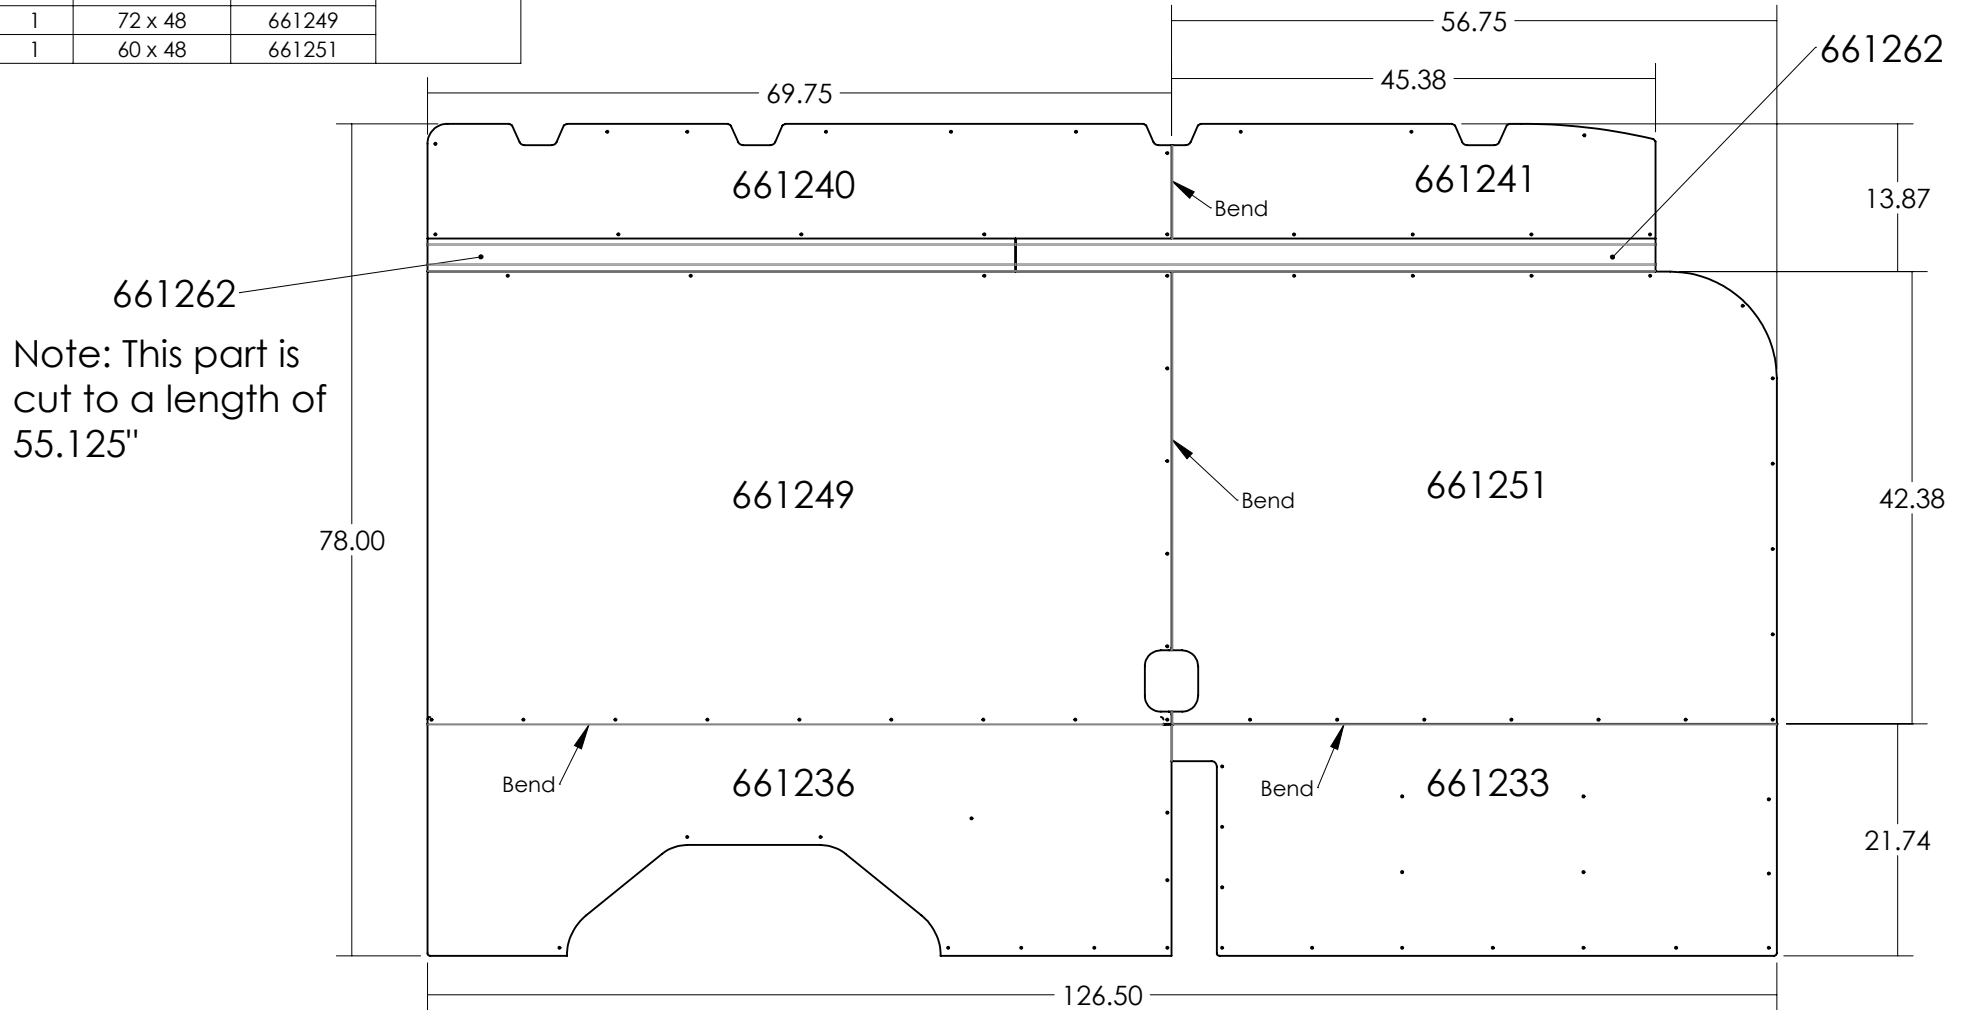

CUT LIST			
QTY.	SIZE	PART NO.	MATERIAL
1	60 x 24	661233	.063 Treadbrite Alum.
1	72 x 24	661236	
1	72 x 19	661240	
1	48 x 19	661241	
1	72 x 48	661249	
1	60 x 48	661251	

9	642002	78	#8 x 3/4 Flanged Phillips Head Tek Screw
8	661262	1	14+ Ford Transit Skin Panel - 148WB HR - Replacement Wire Cover 55.125"L
7	661262	1	14+ Ford Transit Skin Panel - 148WB HR - Replacement Wire Cover 60"L
6	661241	1	14+ Ford Transit Skin Panel - 148WB HR - Driver - Front Top
5	661251	1	14+ Ford Transit Skin Panel - 148WB HR - Driver - Front Upper
4	661240	1	14+ Ford Transit Skin Panel - 148WB HR - Rear Top Driver
3	661249	1	14+ Ford Transit Skin Panel - 148WB HR - Driver - Rear Upper
2	661236	1	14+ Ford Transit Skin Panel - 148WB - Rear Lower Driver
1	661233	1	14+ Ford Transit Skin Panel - 130/148WB - Driver - Front Lower
#	PART NO.	QTY.	DESCRIPTION

Rev. Weight  
-- 55.79 Lbs.

7541 Chapman Ave Unit B  
Garden Grove, Ca 92841

Description	14+ Ford Transit Skin Panels - HR 148WB - Driver - ATB		
Material	.063 Treadbrite Alum.	Item No.	660121-ATB
<small>PROPRIETARY AND CONFIDENTIAL</small> <small>THE INFORMATION CONTAINED IN THIS DRAWING IS THE SOLE PROPERTY OF J&amp;M TRUCK BODIES. ANY REPRODUCTION IN PART OR AS A WHOLE WITHOUT THE WRITTEN PERMISSION OF J&amp;M TRUCK BODIES IS PROHIBITED.</small>		SIZE	Date
		<b>A</b>	6/29/2018
		Drawn By.	J. Chauvin
		SCALE:	1:18

5

4

3

2

1