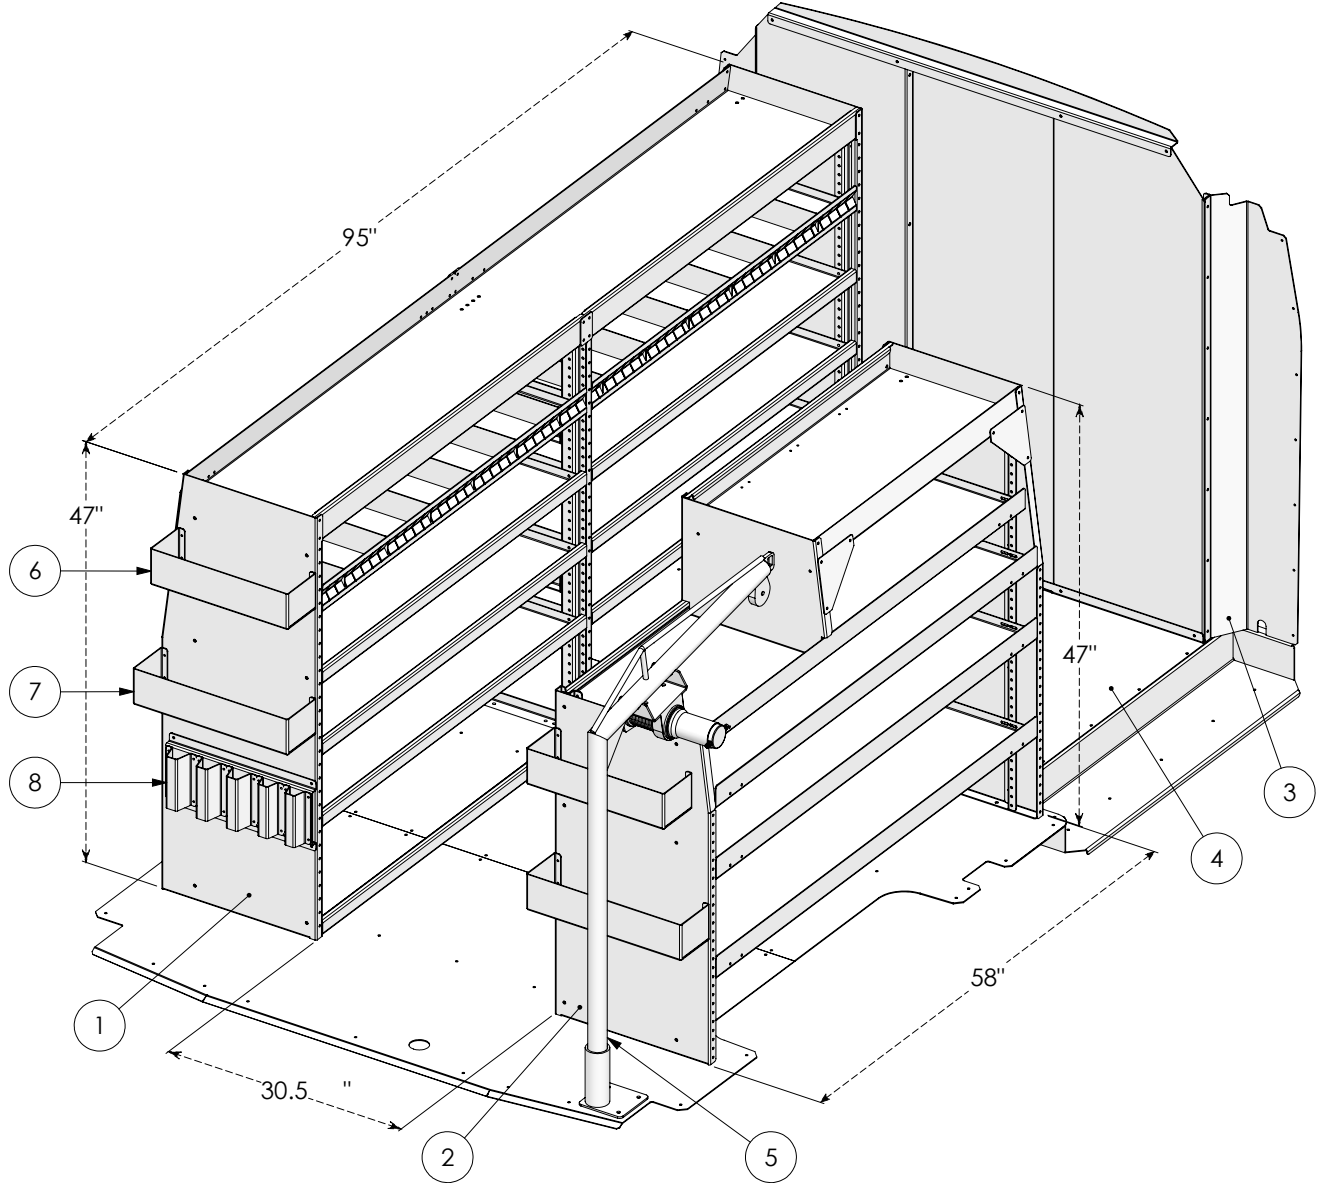

# Ford Transit Van Pro Plus Package

## FT1103

14+ Ford - Low Roof - 130" Wheel Base

- » Durable & lightweight aluminum construction
- » 18" deep fully adjustable shelves maximize storage space
- » Easy & secure storage for full-length pipe

Comes with: 140020

#	DESCRIPTION	QTY.	ITEM NO.
1	Pipe Tray Shelving Unit   4 shelves	1	360255
2	Notched Shelving Unit   4 shelves	1	360261
3	Headboard   Solid, No window	1	110049
4	Flooring   Treadbrite	1	100053
5	Hoist	1	130042
6	Tray   16"W x 4"H x 5"D	2	530120
7	Tray   18"W x 4"H x 5"D	2	530122
8	Wrench Holder   3 Large, 2 Small <i>Options are available for items in this package</i>	1	530029