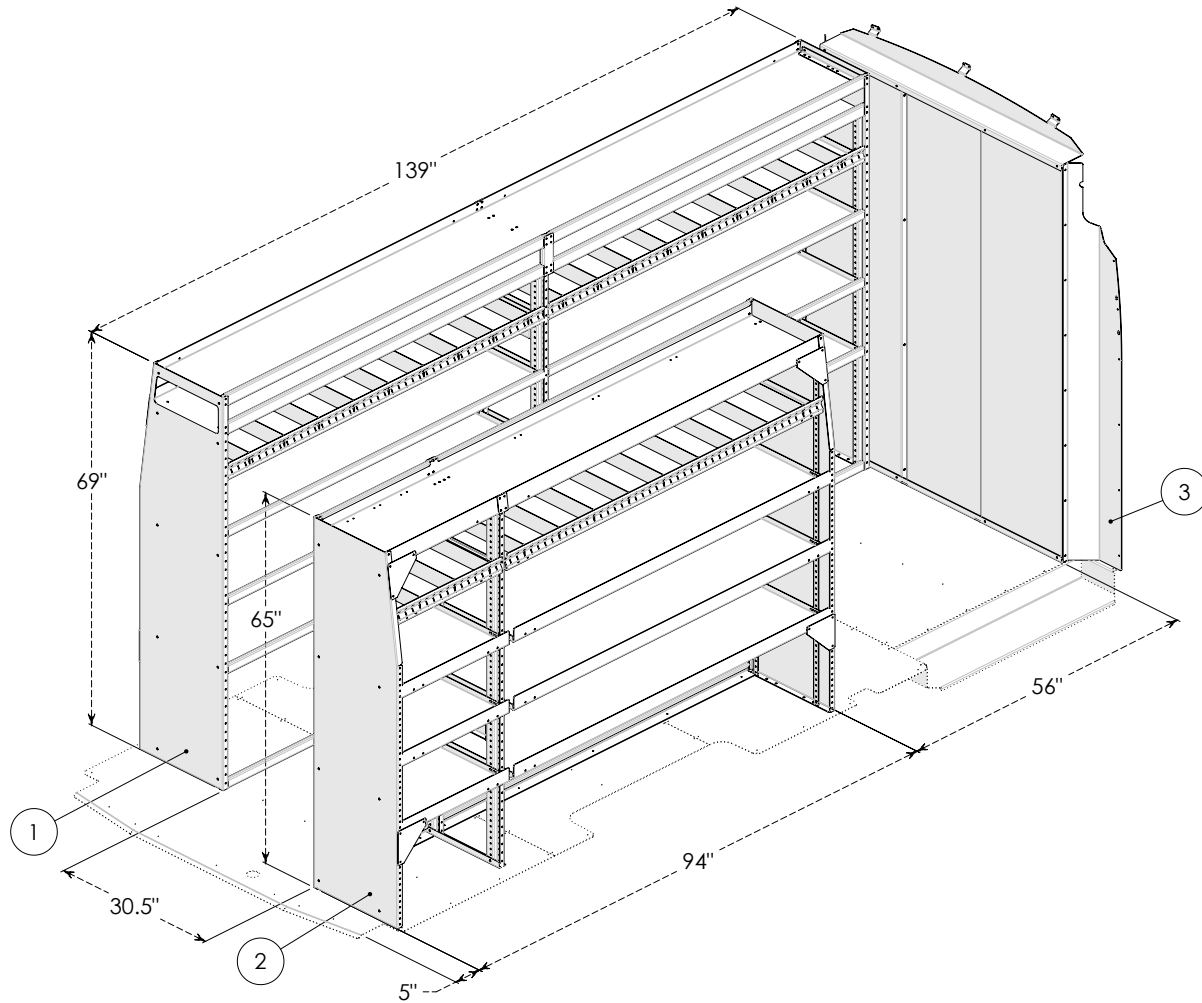

# Ford Transit Van Basic Package

## FT6101

14+ Ford Transit - High Roof - 148" Wheel Base Ext. - Single Rear Wheel

- » Durable & lightweight aluminum construction
- » 18" deep fully adjustable shelves maximize storage space
- » Easy & secure storage for full-length pipe

Comes with: 140020

Slide Hook  
(1 Pkg of 5)

Shelving Loop  
(1 Pkg of 10)

#	DESCRIPTION	QTY.	ITEM NO.
1	Pipe Tray Shelving Unit   4 shelves	1	360191
2	Standard Shelving Unit   4 shelves	1	360174
3	Headboard   Solid, No window	1	110055