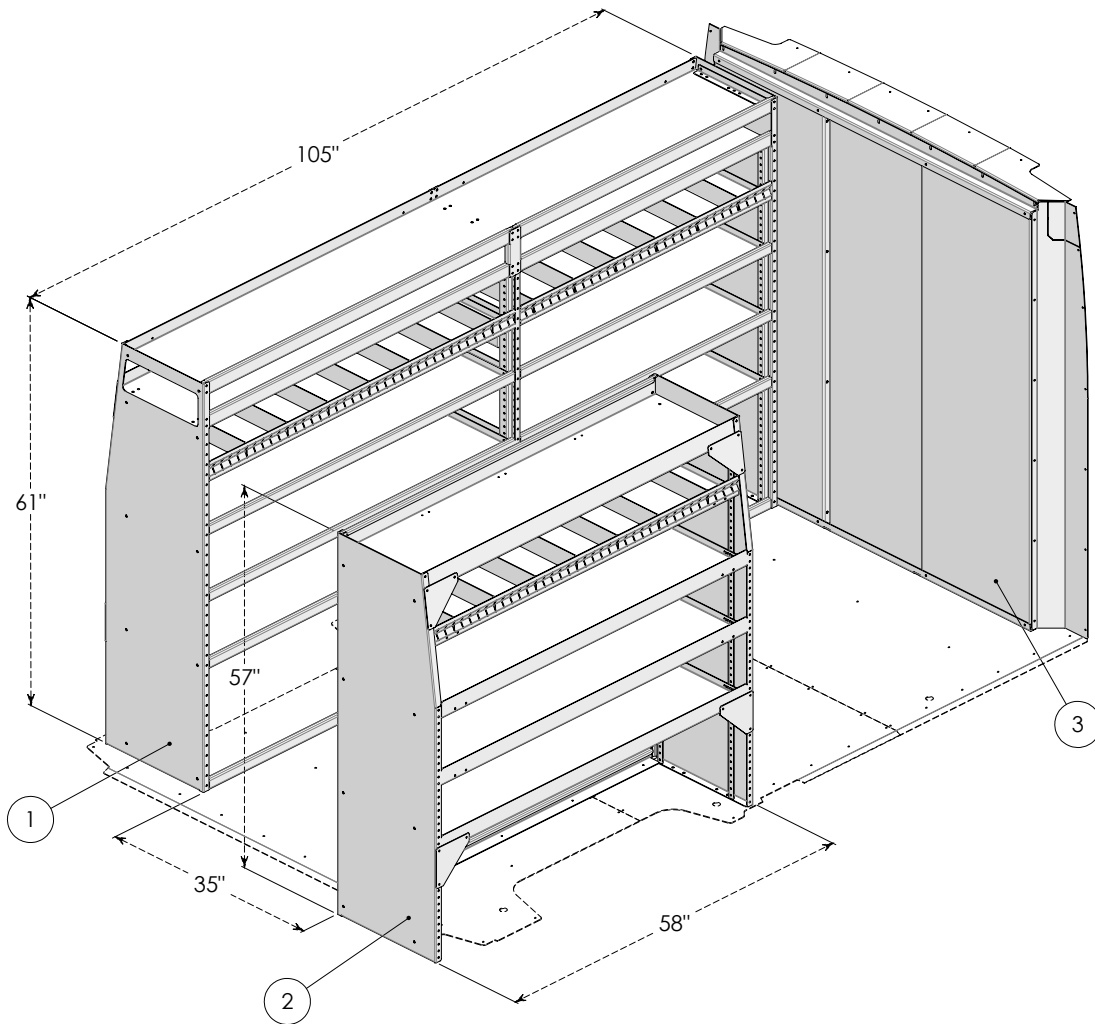

RAM ProMaster Van Basic Package

PM2101

13+ RAM ProMaster - Low Roof - 136" Wheel Base

- » Durable & lightweight aluminum construction
- » 18" deep fully adjustable shelves maximize storage space
- » Easy & secure storage for full-length pipe

Comes with: 140020

Slide Hook
(1 Pkg of 5)

Shelving Loop
(1 Pkg of 10)

#	DESCRIPTION	QTY.	ITEM NO.
1	Pipe Tray Shelving Unit 4 shelves	1	360205
2	Standard Shelving Unit 4 shelves	1	360198
3	Headboard Solid, No window	1	110039