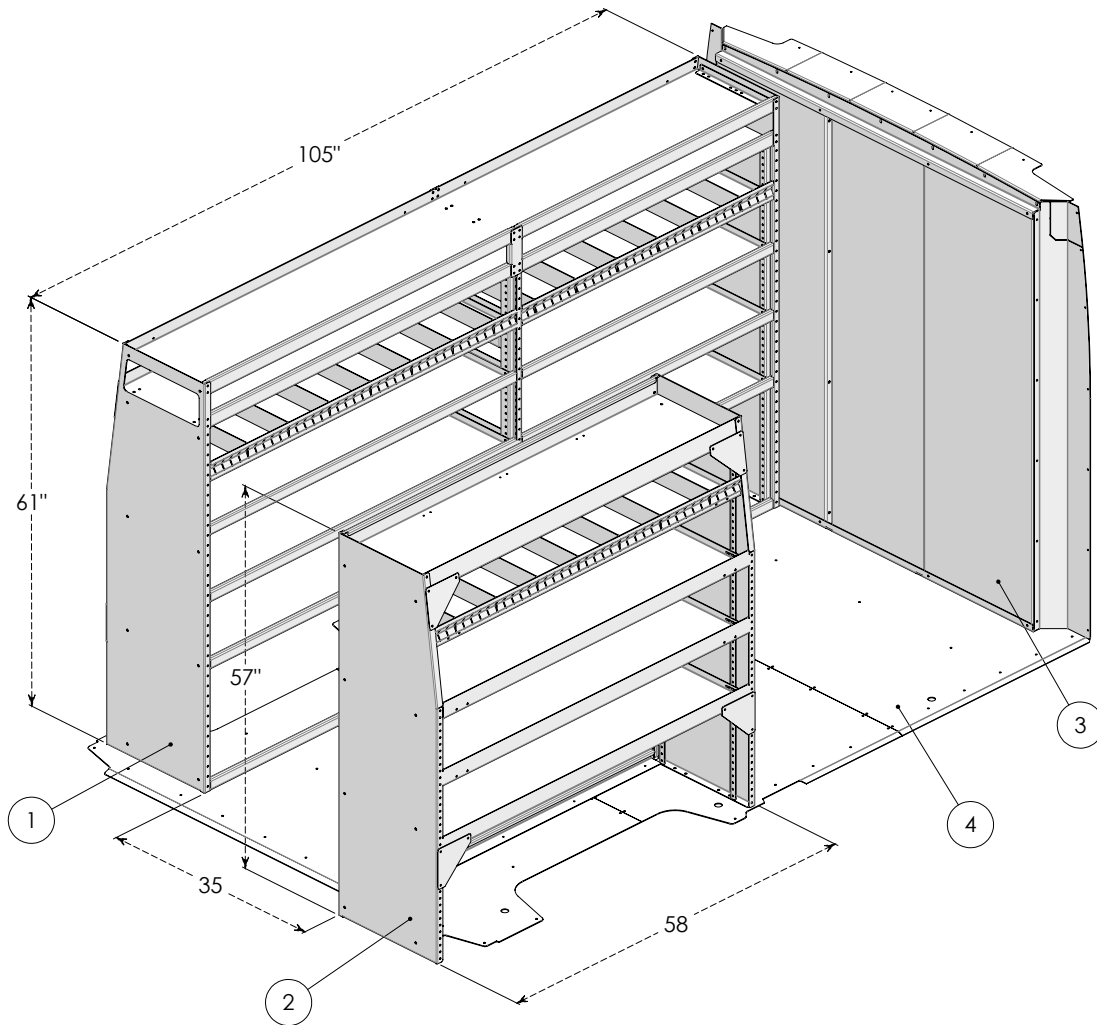

### 13+ RAM ProMaster - Low Roof - 136" Wheel Base

- » Durable & lightweight aluminum construction
- » 18" deep fully adjustable shelves maximize storage space
- » Easy & secure storage for full-length pipe