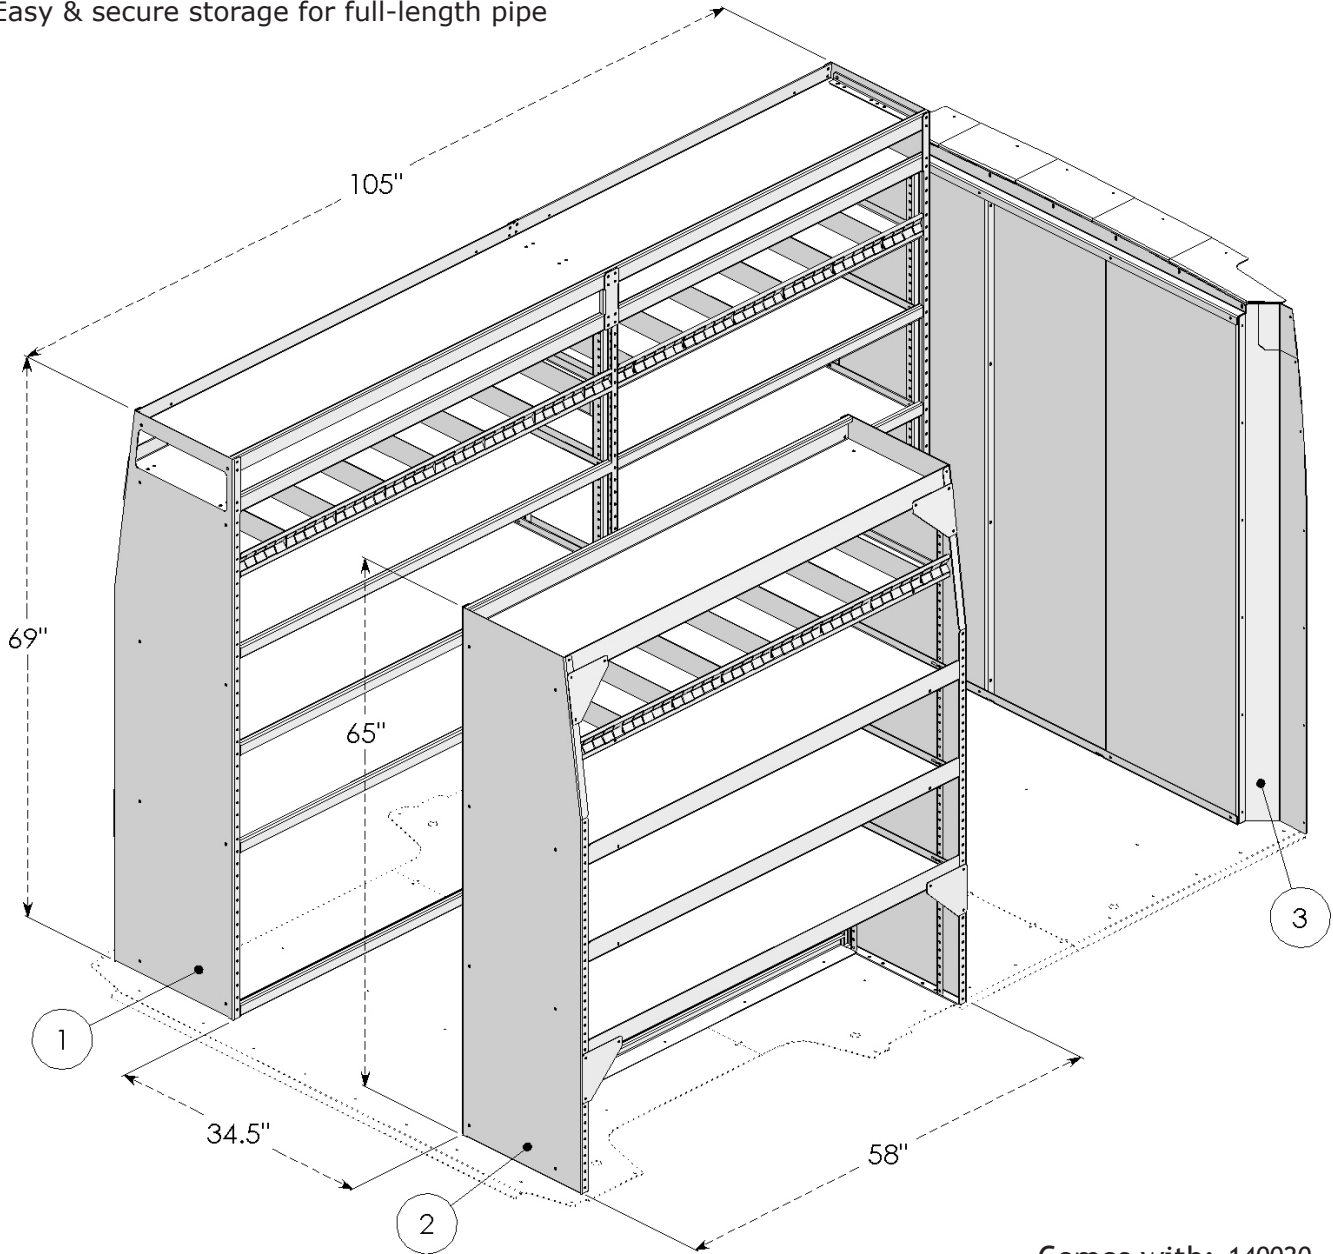

RAM ProMaster Van Basic Package

PM3101

13+ RAM ProMaster - High Roof - 136" Wheel Base

- » Durable & lightweight aluminum construction
- » 18" deep fully adjustable shelves maximize storage space
- » Easy & secure storage for full-length pipe

Comes with: 140020

Slide Hook
(1 Pkg of 5)

Shelving Loop
(1 Pkg of 10)

#	DESCRIPTION	QTY.	ITEM NO.
1	Pipe Tray Shelving Unit 4 shelves	1	360148
2	Standard Shelving Unit 4 shelves	1	360141
3	Headboard Solid, No window	1	110039