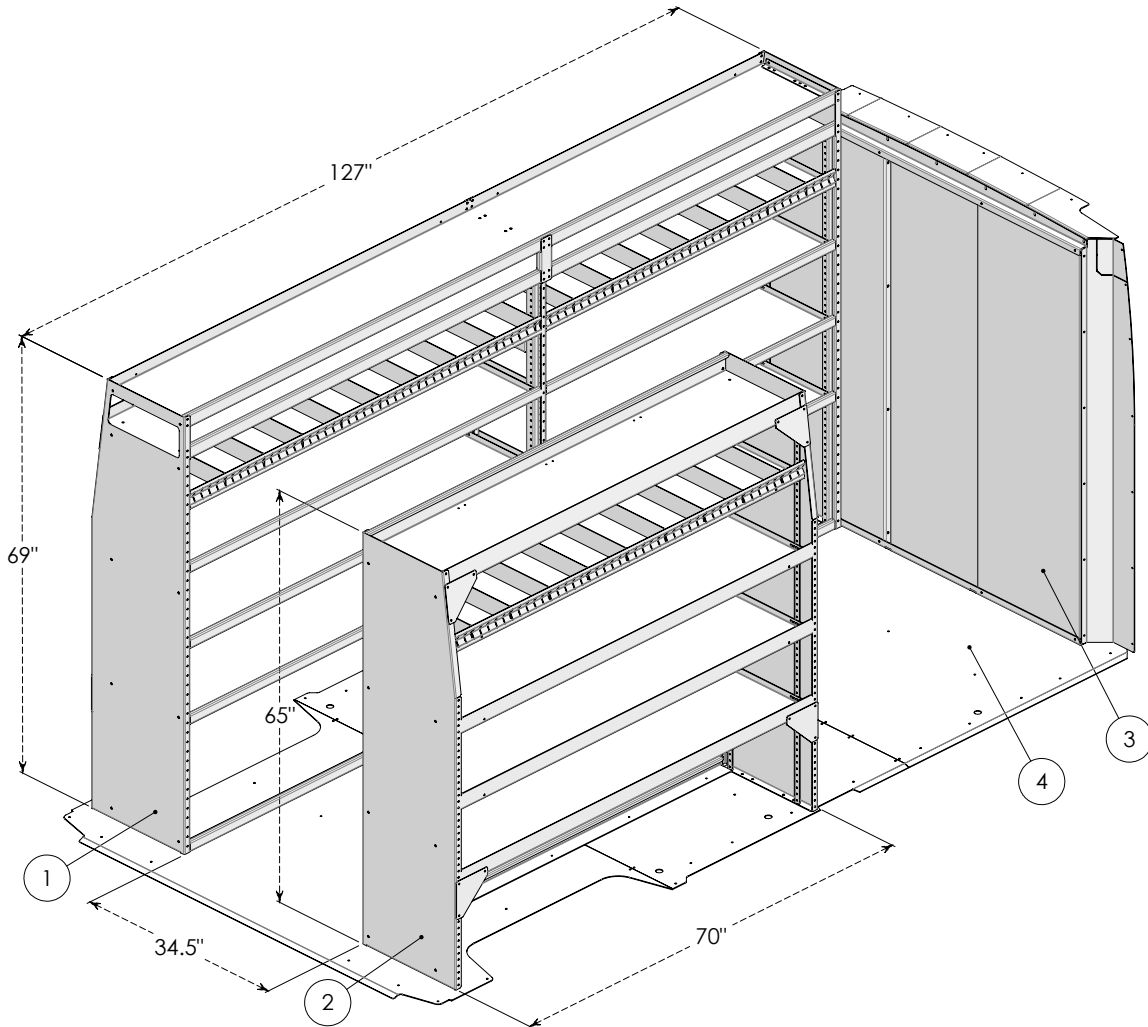

RAM ProMaster Van Pro Package

PM4102

13+ RAM ProMaster - High Roof - 159" Wheel Base

- » Durable & lightweight aluminum construction
- » 18" deep fully adjustable shelves maximize storage space
- » Easy & secure storage for full-length pipe

Comes with: 140020

Slide Hook
(1 Pkg of 5)

Shelving Loop
(1 Pkg of 10)

#	DESCRIPTION	QTY.	ITEM NO.
1	Pipe Tray Shelving Unit 4 shelves	1	360149
2	Standard Shelving Unit 4 shelves	1	360142
3	Headboard Solid, No window	1	110039
4	Flooring Treadbrite	1	100048