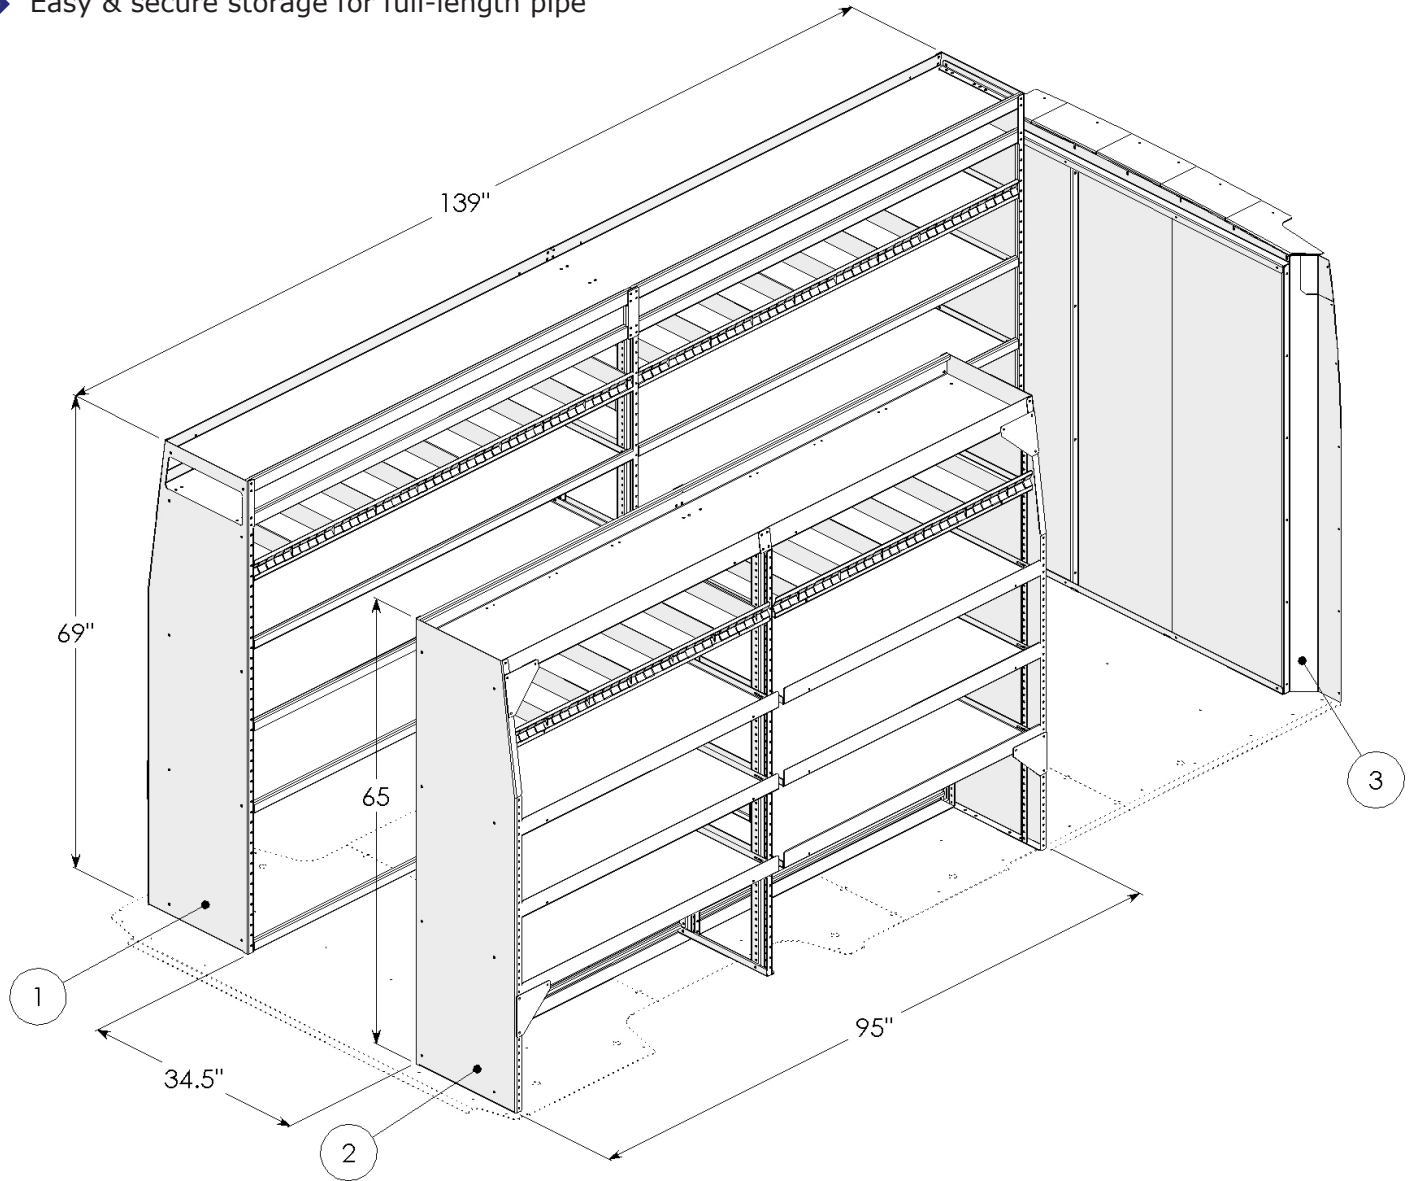

RAM ProMaster Van Basic Package

PM5101

13+ RAM ProMaster - High Roof - 159" Ext. Wheel Base

- » Durable & lightweight aluminum construction
- » 18" deep fully adjustable shelves maximize storage space
- » Easy & secure storage for full-length pipe

Comes with: 140020

Slide Hook
(1 Pkg of 5)

Shelving Loop
(1 Pkg of 10)

#	DESCRIPTION	QTY.	ITEM NO.
1	Pipe Tray Shelving Unit 4 shelves	1	360150
2	Standard Shelving Unit 4 shelves	1	360143
3	Headboard Solid, No window	1	110039