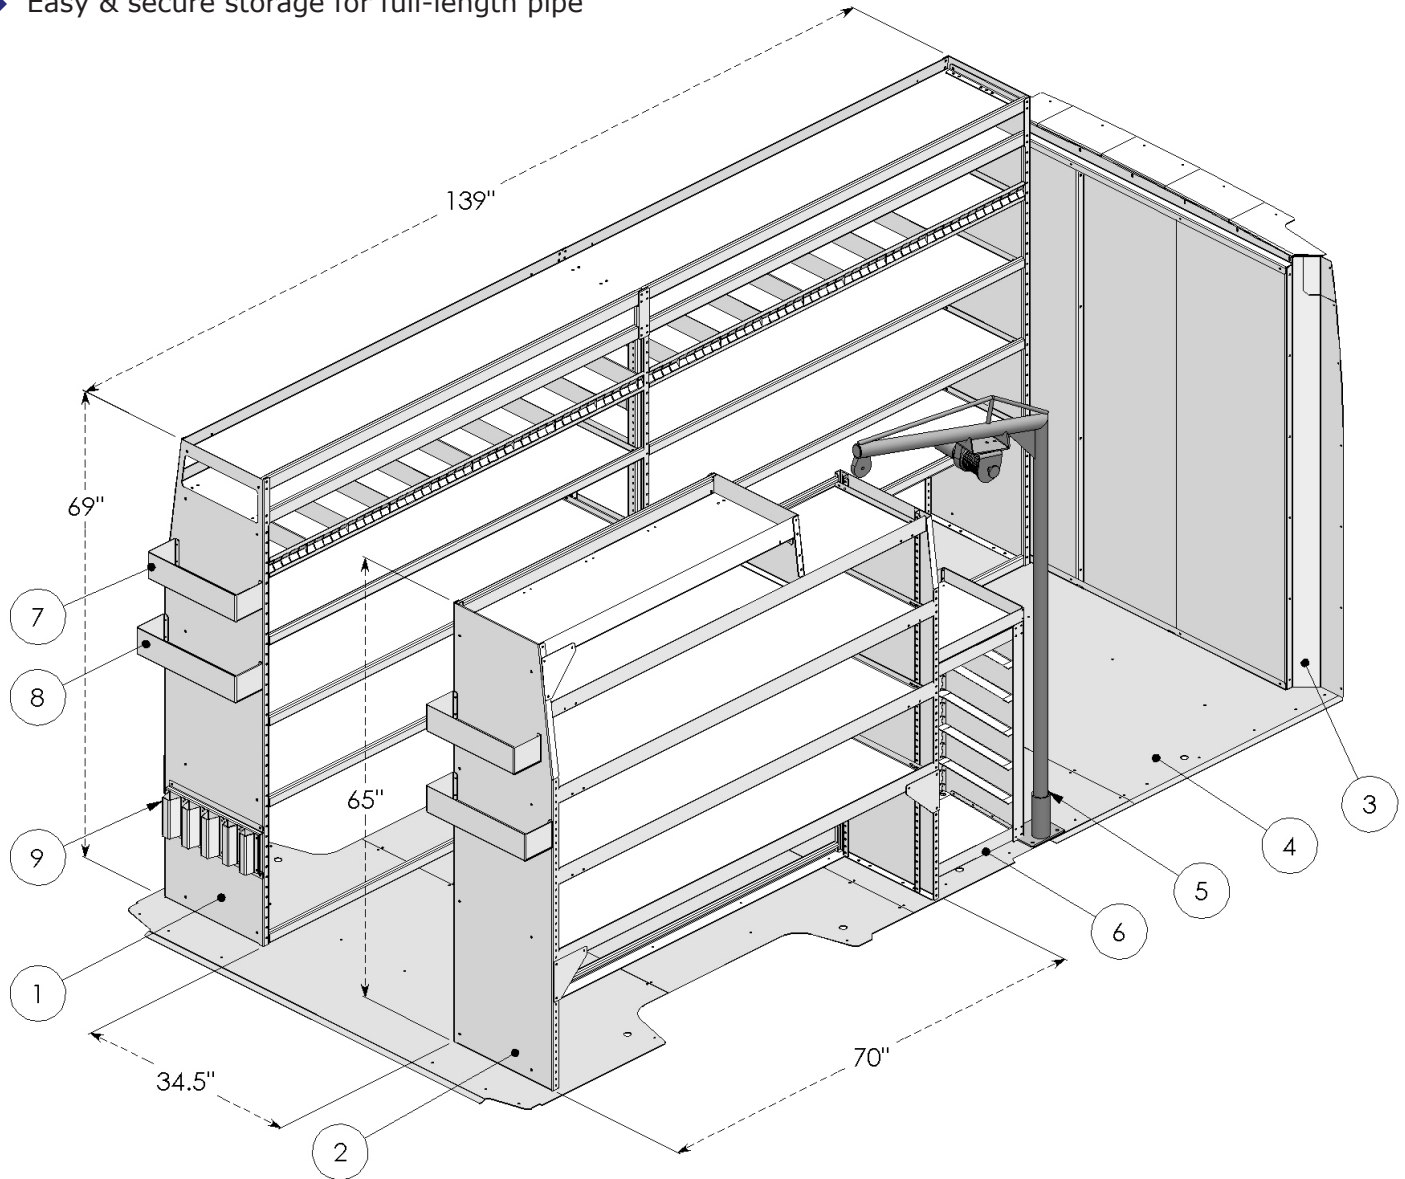

RAM ProMaster Van Pro Plus Package

PM5103

13+ RAM ProMaster - High Roof - 159" Ext. Wheel Base

- » Durable & lightweight aluminum construction
- » 18" deep fully adjustable shelves maximize storage space
- » Easy & secure storage for full-length pipe

#	DESCRIPTION	QTY.	ITEM NO.
1	Pipe Tray Shelving Unit 4 shelves	1	360150
2	Notched Shelving Unit 4 shelves	1	360152
3	Headboard Solid, No window	1	110039
4	Flooring Treadbrite	1	100050
5	Parts Organizer 6 Stanley Containers	1	030004
6	Hoist	1	130035
7	Tray 16"W x 4"H x 5"D	2	530120
8	Tray 18"W x 4"H x 5"D	2	530122
9	Wrench Holder 3 Large, 2 Small	1	530029

Options are available for items in this package

Comes with: 140020

Slide Hook
(1 Pkg of 5)

Shelving Loop
(1 Pkg of 10)