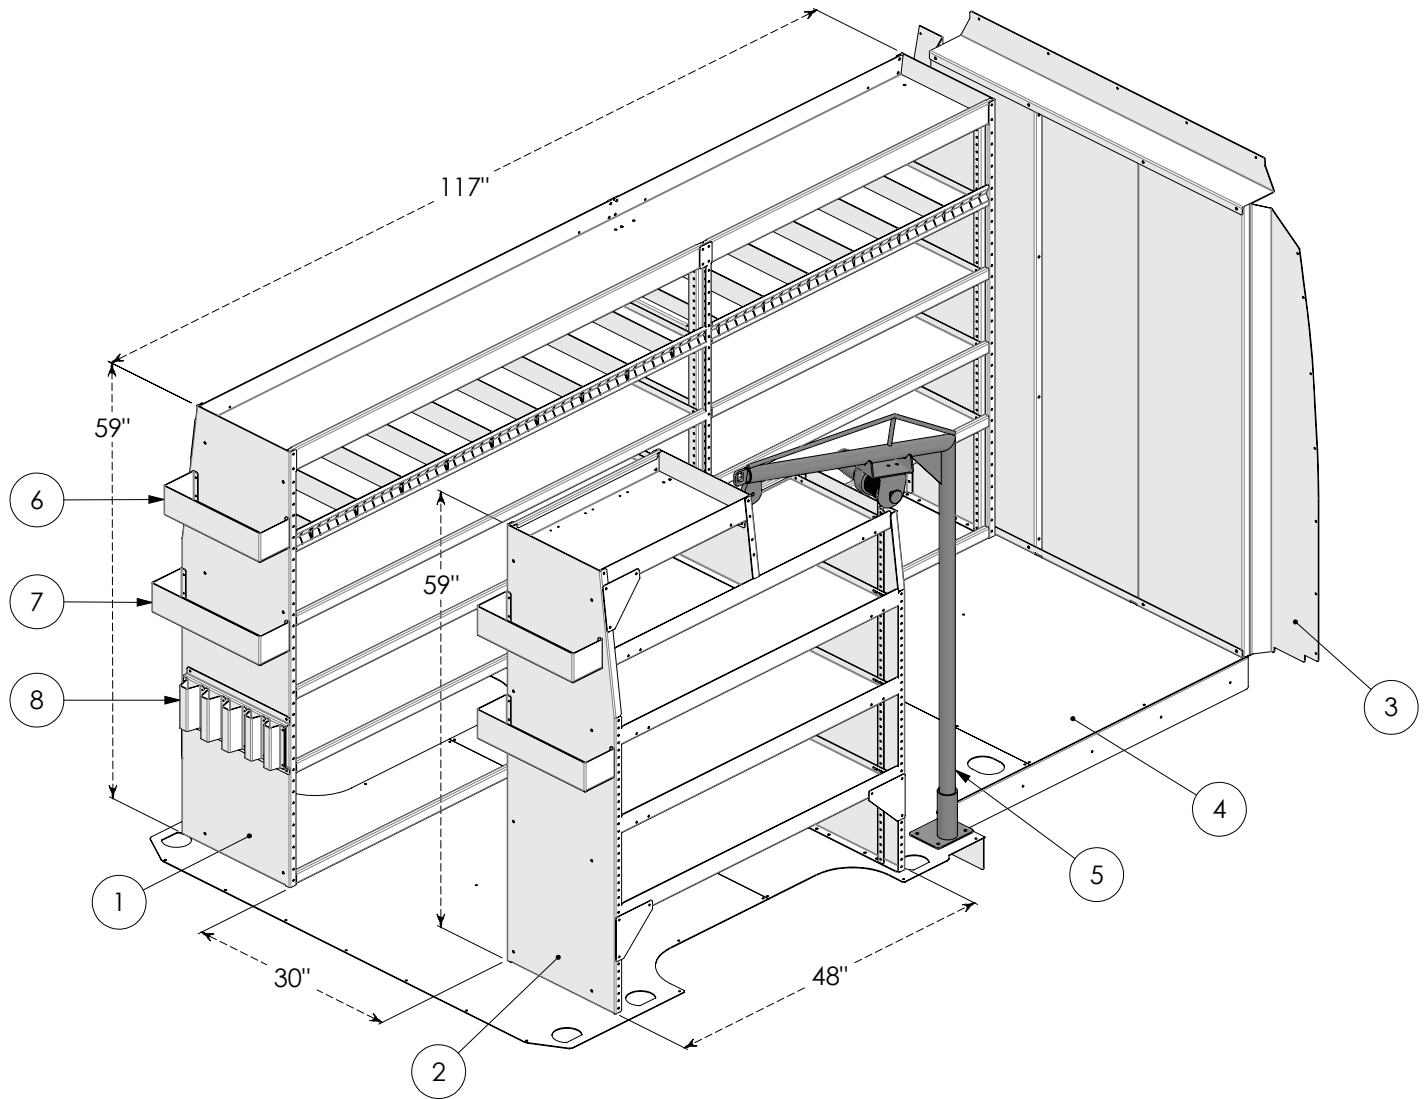

## SP1103

07+ Sprinter - Low Roof - 144" Wheel Base

- » Durable & lightweight aluminum construction
- » 18" deep fully adjustable shelves maximize storage space

#	DESCRIPTION	QTY.	ITEM NO.
1	Standard Shelving Unit   4 shelves	1	360056
2	Notched Shelving Unit   4 shelves	1	360051
3	Headboard   Solid, No window	1	110067
4	Flooring   Treadbrite	1	100031
5	Hoist	1	130019
6	Tray   16"W x 4"H x 5"D	2	532020
7	Tray   18"W x 4"H x 5"D	2	532022
8	Wrench Holder   3 Large, 2 Small	1	530029