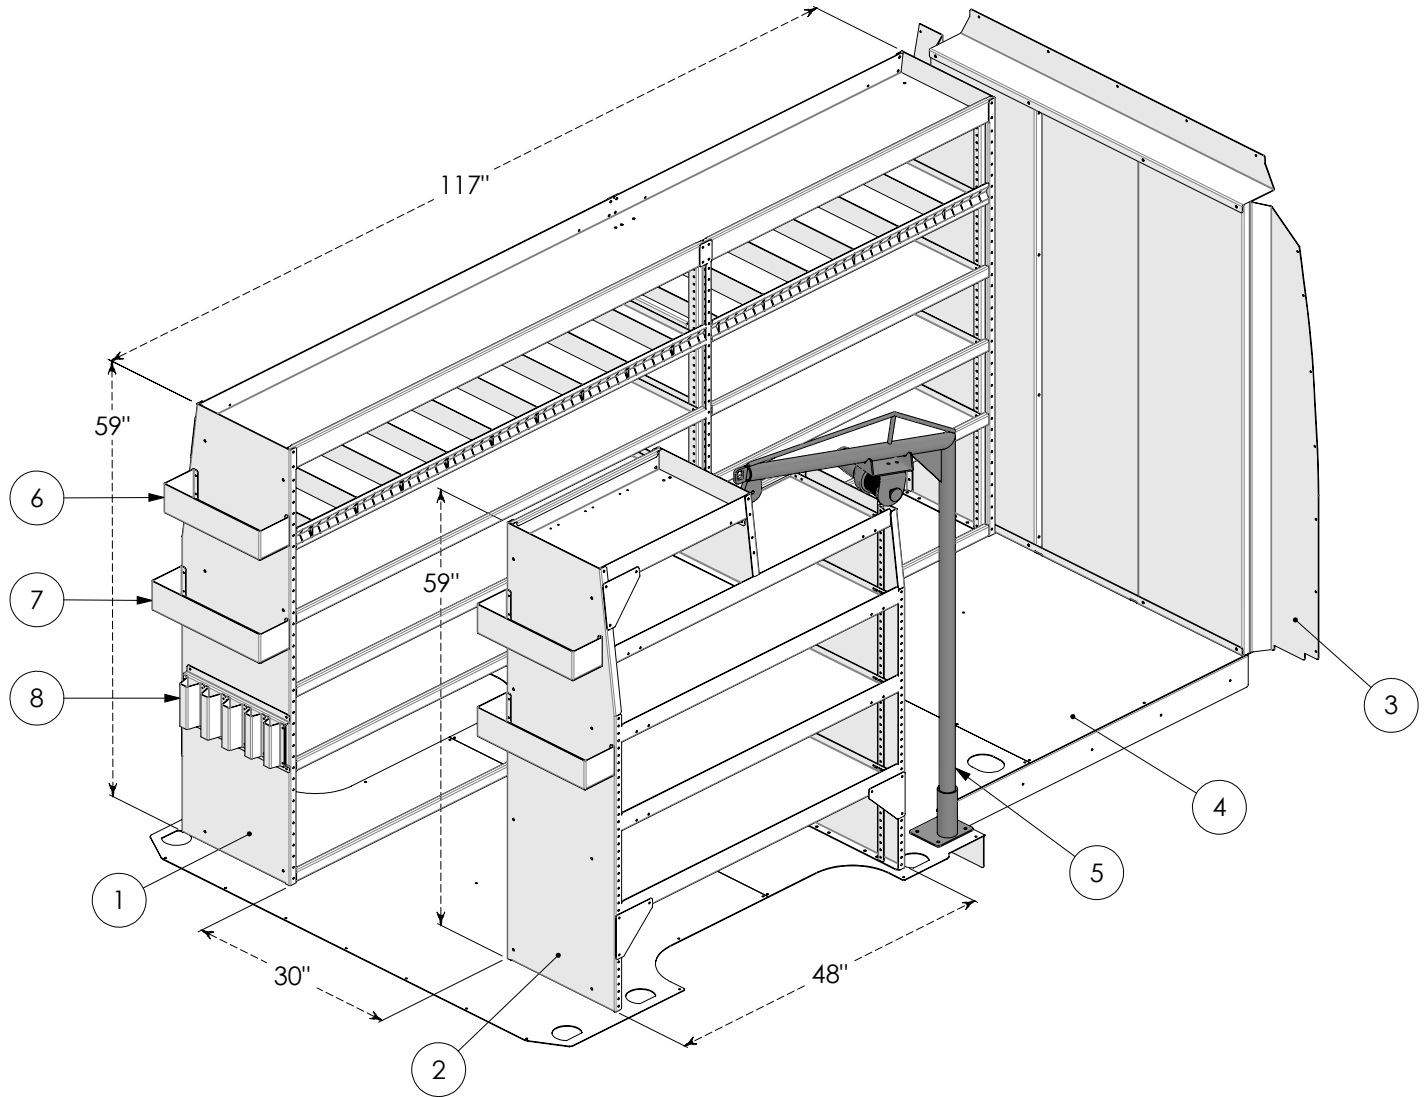

## SP1103

07+ Sprinter - Low Roof - 144" Wheel Base

- » Durable & lightweight aluminum construction
- » 18" deep fully adjustable shelves maximize storage space

#	DESCRIPTION	QTY.	ITEM NO.
1	Standard Shelving Unit   4 shelves	1	360056
2	Notched Shelving Unit   4 shelves	1	360051
3	Headboard   Solid, No window	1	110067
4	Flooring   Treadbite	1	100031
5	Hoist	1	130019
6	Tray   14"W x 4"H x 4"D	2	530105
7	Tray   16"W x 4"H x 4"D	2	530107
8	Wrench Holder   3 Large, 2 Small	1	530029