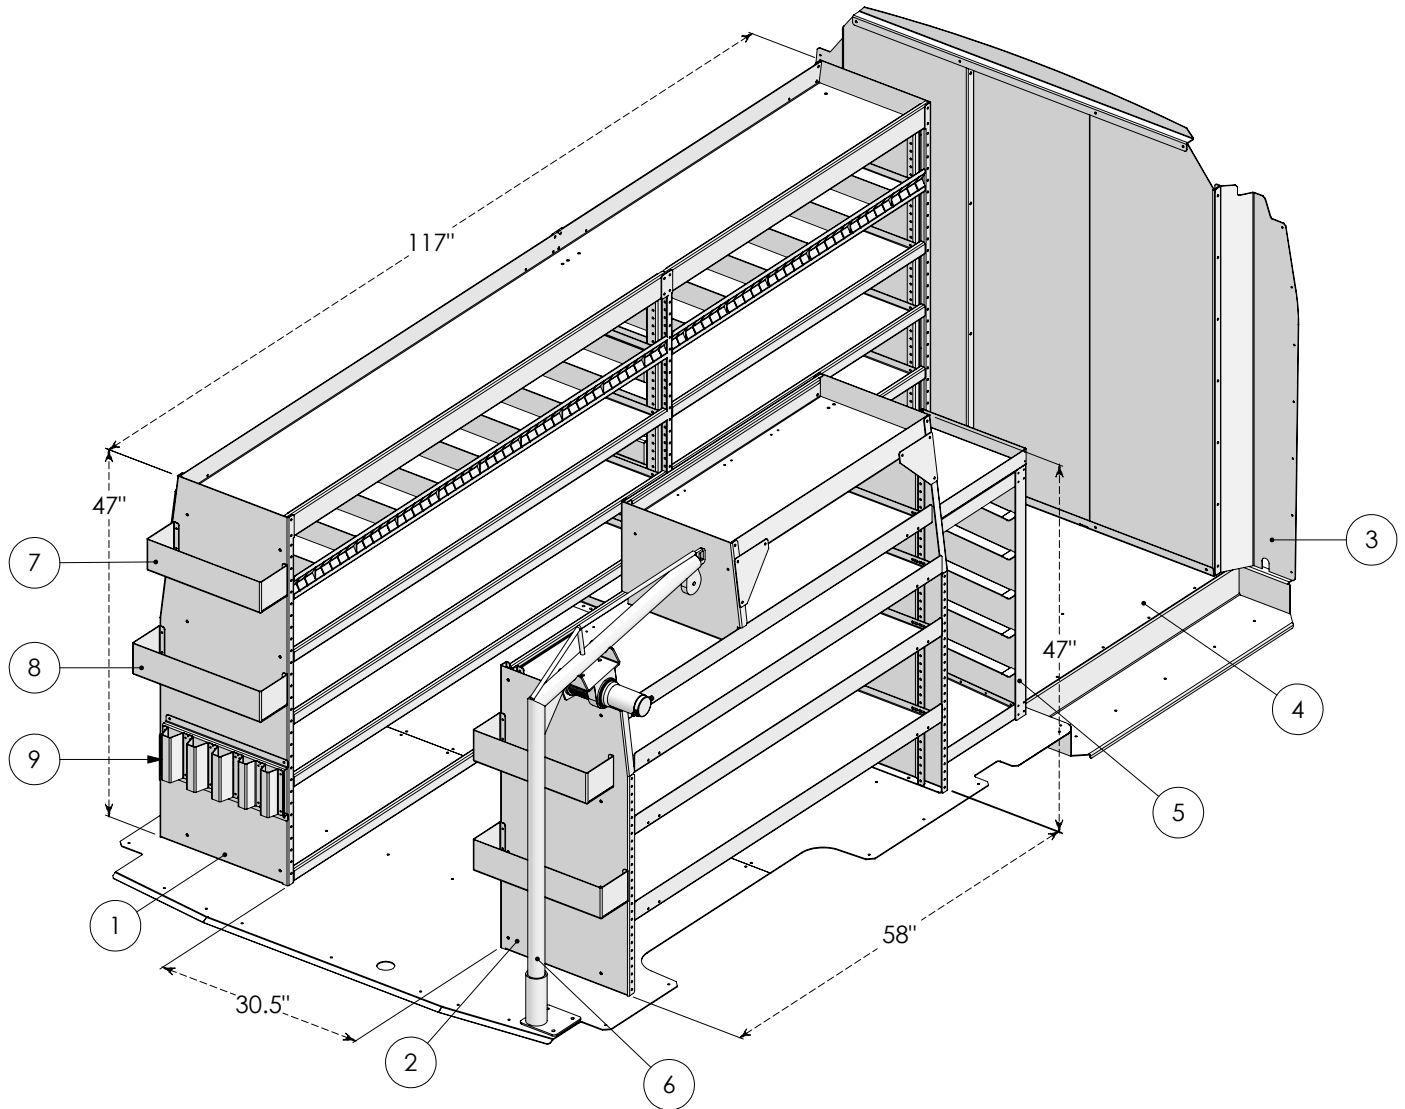

Ford Transit Van Pro Plus Package

FT2103

14+ Ford Transit - Low Roof - 148" Wheel Base

- » Durable & lightweight aluminum construction
- » 18" deep fully adjustable shelves maximize storage space
- » Easy & secure storage for full-length pipe

#	DESCRIPTION	QTY.	ITEM NO.
1	Pipe Tray Shelving Unit 4 shelves	1	360257
2	Notched Shelving Unit 4 shelves	1	360261
3	Headboard Solid, No window	1	110049
4	Flooring Treadbrite	1	100054
5	Parts Organizer Milwaukee Packout	1	030008
6	Hoist	1	130042
7	Tray 16"W x 4"H x 5"D	2	530120
8	Tray 18"W x 4"H x 5"D	2	530122
9	Wrench Holder 3 Large, 2 Small	1	530029

Options are available for items in this package

Comes with: 140020

Slide Hook
(1 Pkg of 5)

Shelving Loop
(1 Pkg of 10)