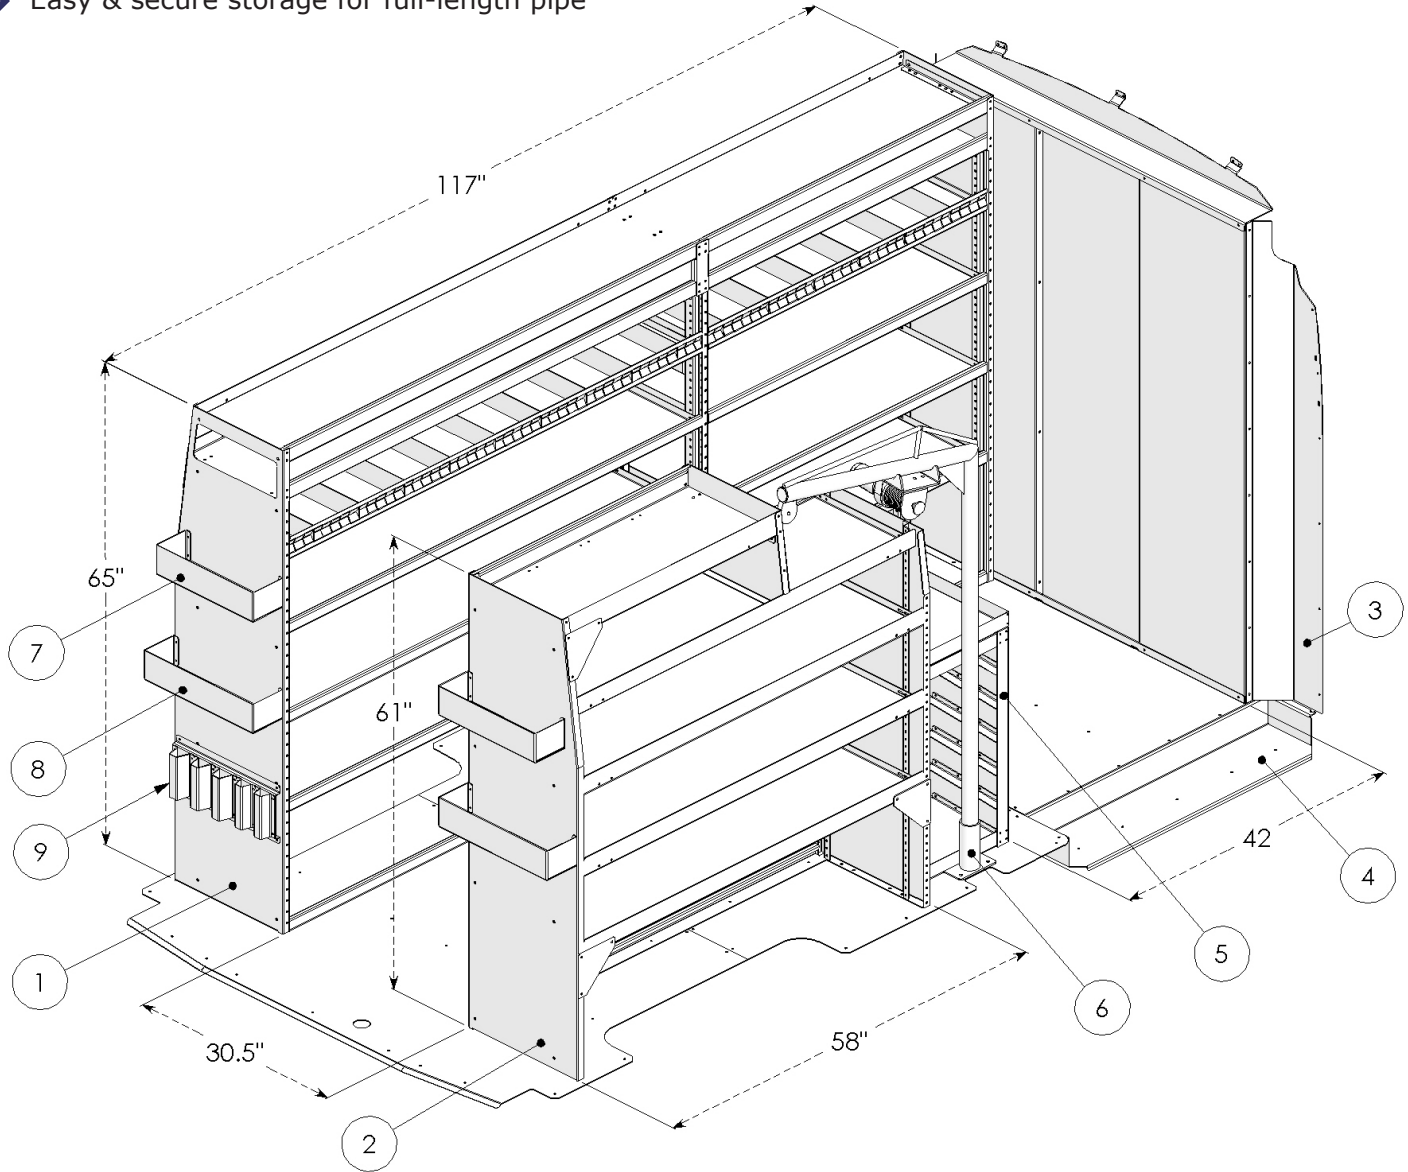

## FT4103

14+ Ford - Mid Roof - 148" Wheel Base

- » Durable & lightweight aluminum construction
- » 18" deep fully adjustable shelves maximize storage space
- » Easy & secure storage for full-length pipe

#	DESCRIPTION	QTY.	ITEM NO.
1	Pipe Tray Shelving Unit   4 shelves	1	360183
2	Notched Shelving Unit   4 shelves	1	360213
3	Headboard   Solid, No window	1	110052
4	Flooring   Treadbrite	1	100054
5	Parts Organizer   6 Milwaukee Packout	1	030008
6	Hoist	1	130043
7	Tray   16"W x 4"H x 5"D	2	530120
8	Tray   18"W x 4"H x 5"D	2	530122
9	Wrench Holder   3 Large, 2 Small	1	530029