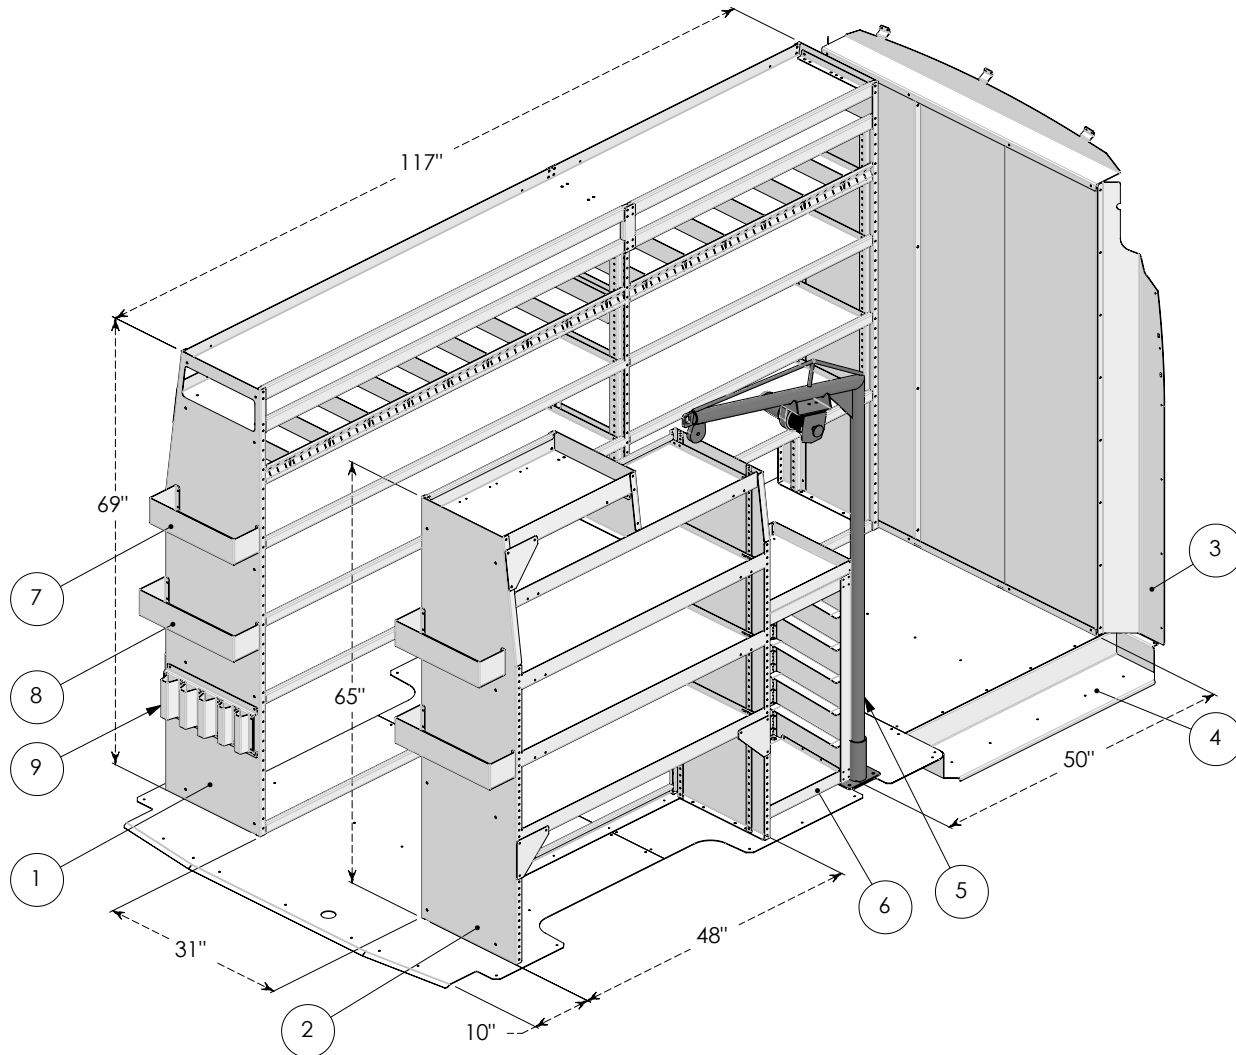

Ford Transit Van Pro Plus Package

FT5103

14+ Ford Transit - High Roof - 148" Wheel Base

- » Durable & lightweight aluminum construction
- » 18" deep fully adjustable shelves maximize storage space
- » Easy & secure storage for full-length pipe

#	DESCRIPTION	QTY.	ITEM NO.
1	Pipe Tray Shelving Unit 4 shelves	1	360189
2	Notched Shelving Unit 4 shelves	1	360206
3	Headboard Solid, No window	1	110055
4	Flooring Treadbrite	1	100054
5	Hoist	1	130043
6	Parts Organizer Milwaukee Packout	1	030008
7	Tray 16"W x 4"H x 5"D	2	530120
8	Tray 18"W x 4"H x 5"D	2	530122
9	Wrench Holder 3 Large, 2 Small	1	530029