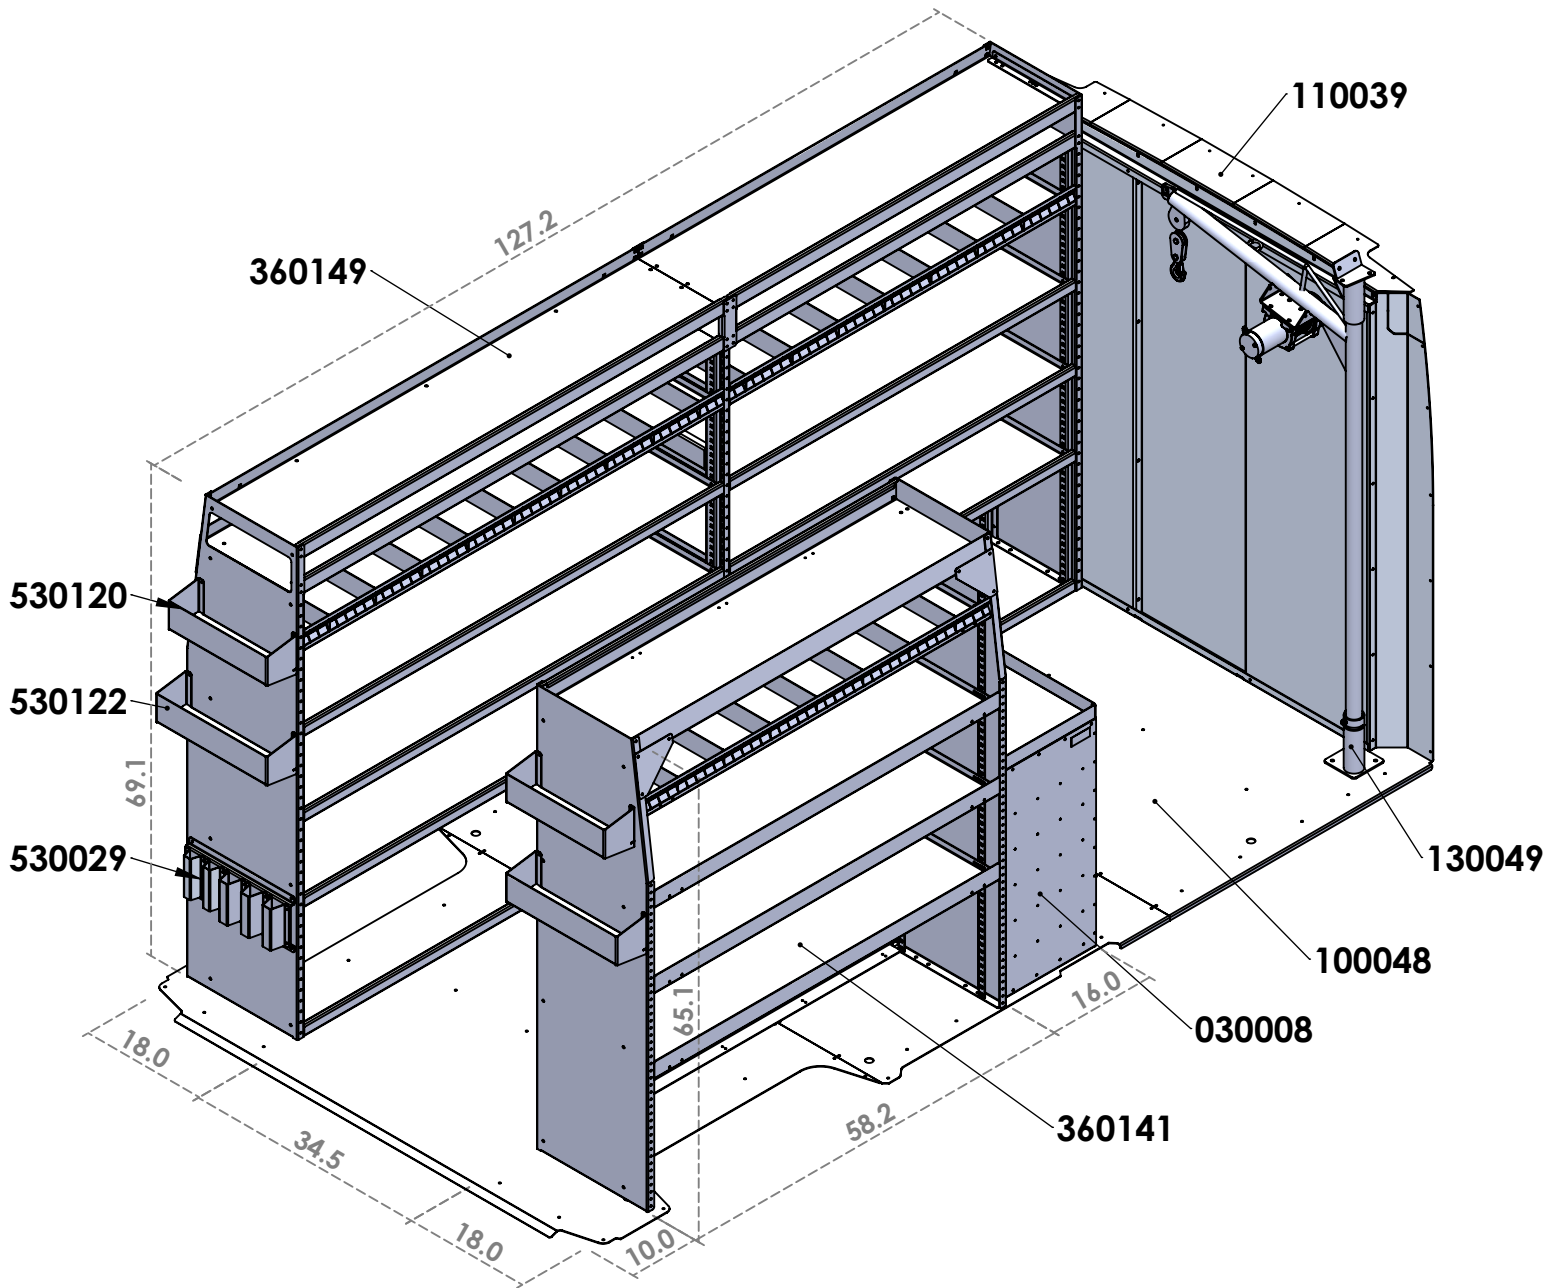

PM4123

13+ RAM ProMaster HR 159 Std. WB - Plumber

- » Durable & lightweight aluminum construction
- » 18" deep fully adjustable shelves maximize storage space
- » Easy & secure storage for full-length pipe

9	530122	Tray 18w x 4h x 5d	2
8	530120	Tray 16w x 4h x 5d	2
7	530029	Wrench Holder Mount	1
6	030008	Milwaukee Packout Tower	1
5	130049	Hoist - Side Door B-Pillar	1
4	110039	Promaster Headboard - Solid	1
3	360141	Std Shelving Unit - 18" x 65" x 58" - 4 Shelves	1
2	360149	Pipe Tray Shelving Unit - 18" x 69" x 127" - 4 Shelves	1
1	100048	ProMaster Flooring - ATB	1