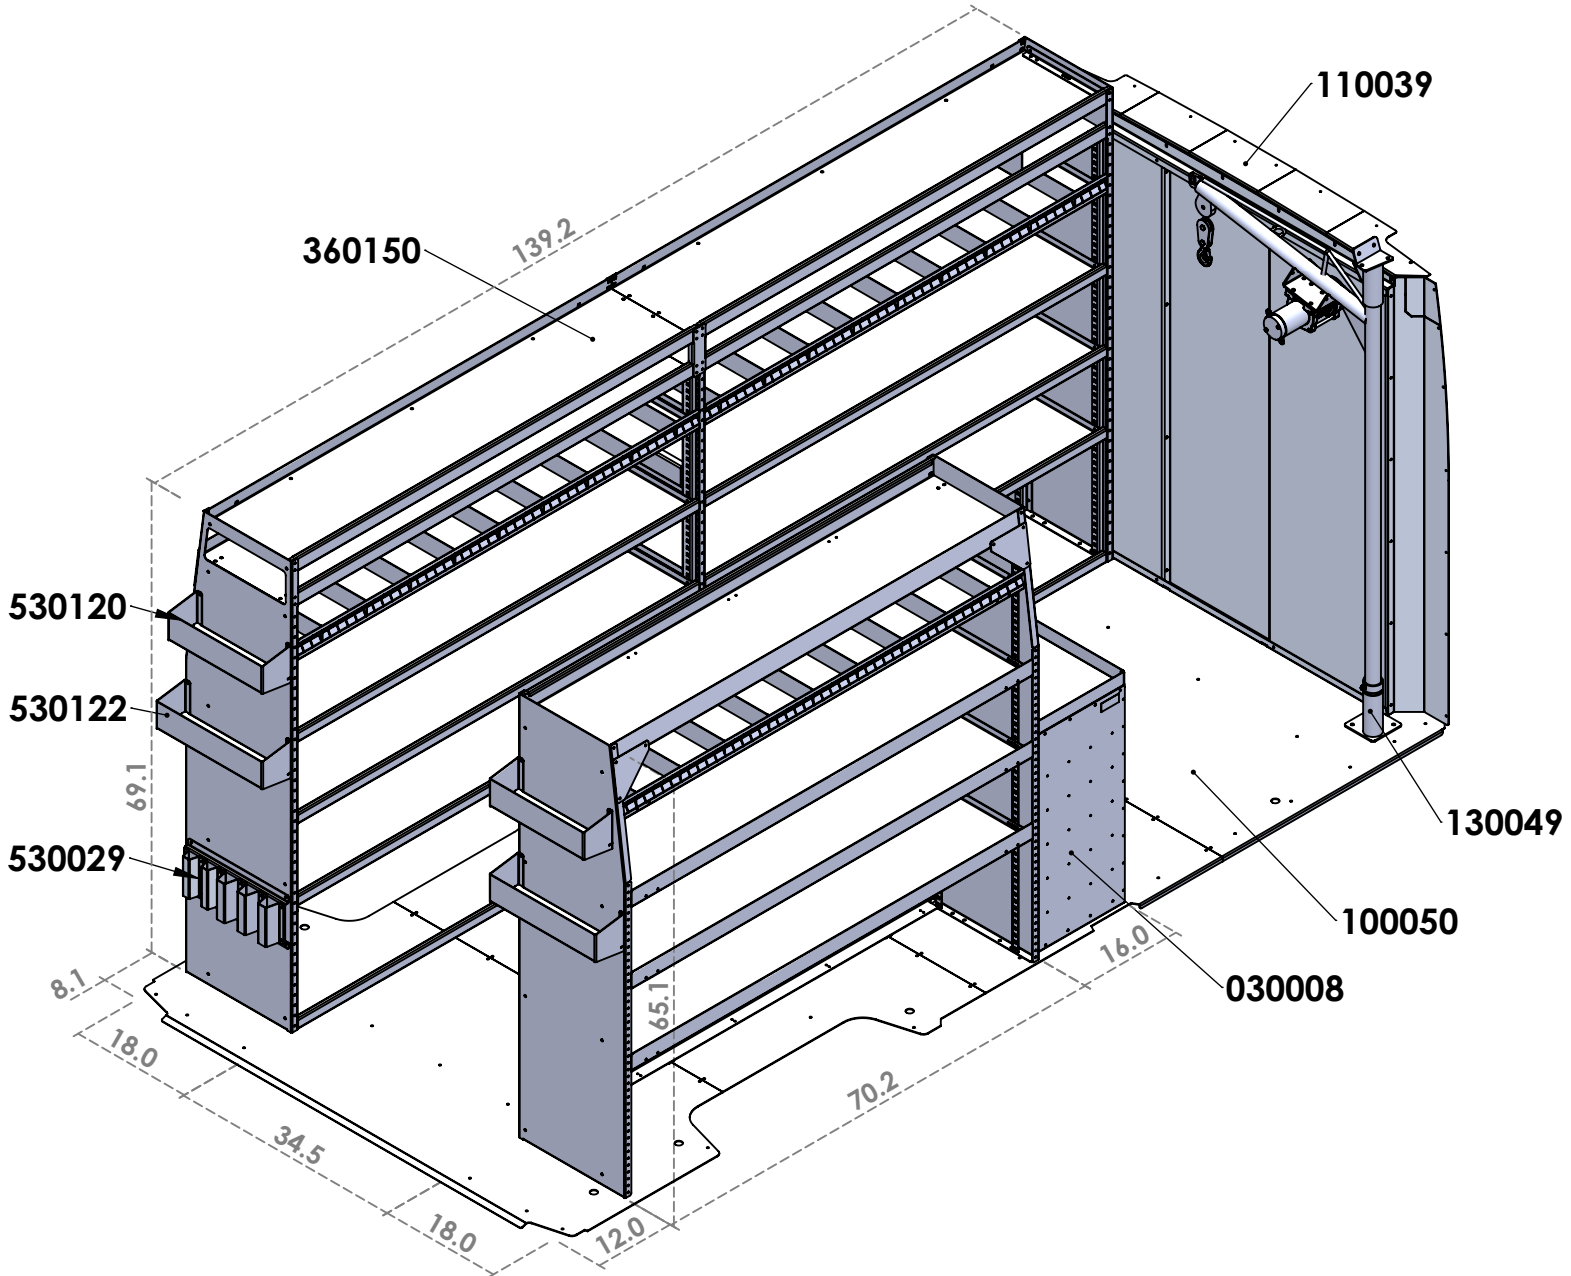

PM5123

13+ RAM ProMaster HR 159 Ext. WB - Plumber

- » Durable & lightweight aluminum construction
- » 18" deep fully adjustable shelves maximize storage space
- » Easy & secure storage for full-length pipe

9	530122	Tray 18w x 4h x 5d	2
8	530120	Tray 16w x 4h x 5d	2
7	530029	Wrench Holder Mount	1
6	030008	Milwaukee Packout Tower	1
5	130049	Hoist - Side Door B-Pillar	1
4	110039	Promaster Headboard - Solid	1
3	360150	Pipe Tray Shelving Unit - 18" x 69" x 139" - 4 Shelves	1
2	360142	Std Shelving Unit - 18" x 65" x 70" - 4 Shelves	1
1	100050	ProMaster Flooring - TreadBrite Alum.	1